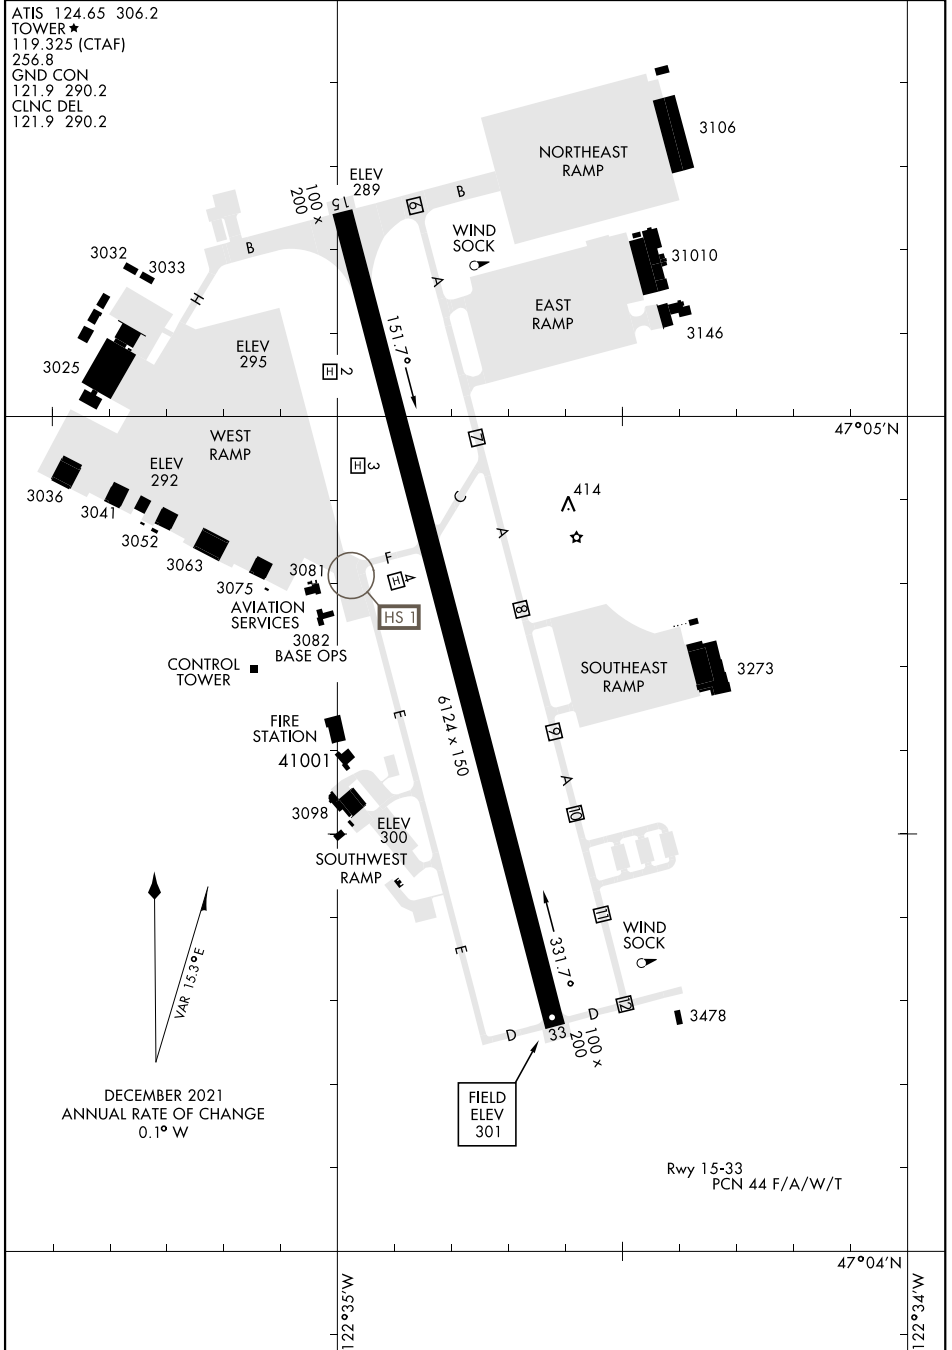

25107

AIRPORT DIAGRAM

GRAY AAF (JOINT BASE LEWIS MCCORD) (KGRF)
[USA] FORT LEWIS, WASHINGTON

NW-1, 17 APR 2025 to 15 MAY 2025

NW-1, 17 APR 2025 to 15 MAY 2025

AIRPORT DIAGRAM

FORT LEWIS, WASHINGTON
GRAY AAF (JOINT BASE LEWIS MCCORD) (KGRF)