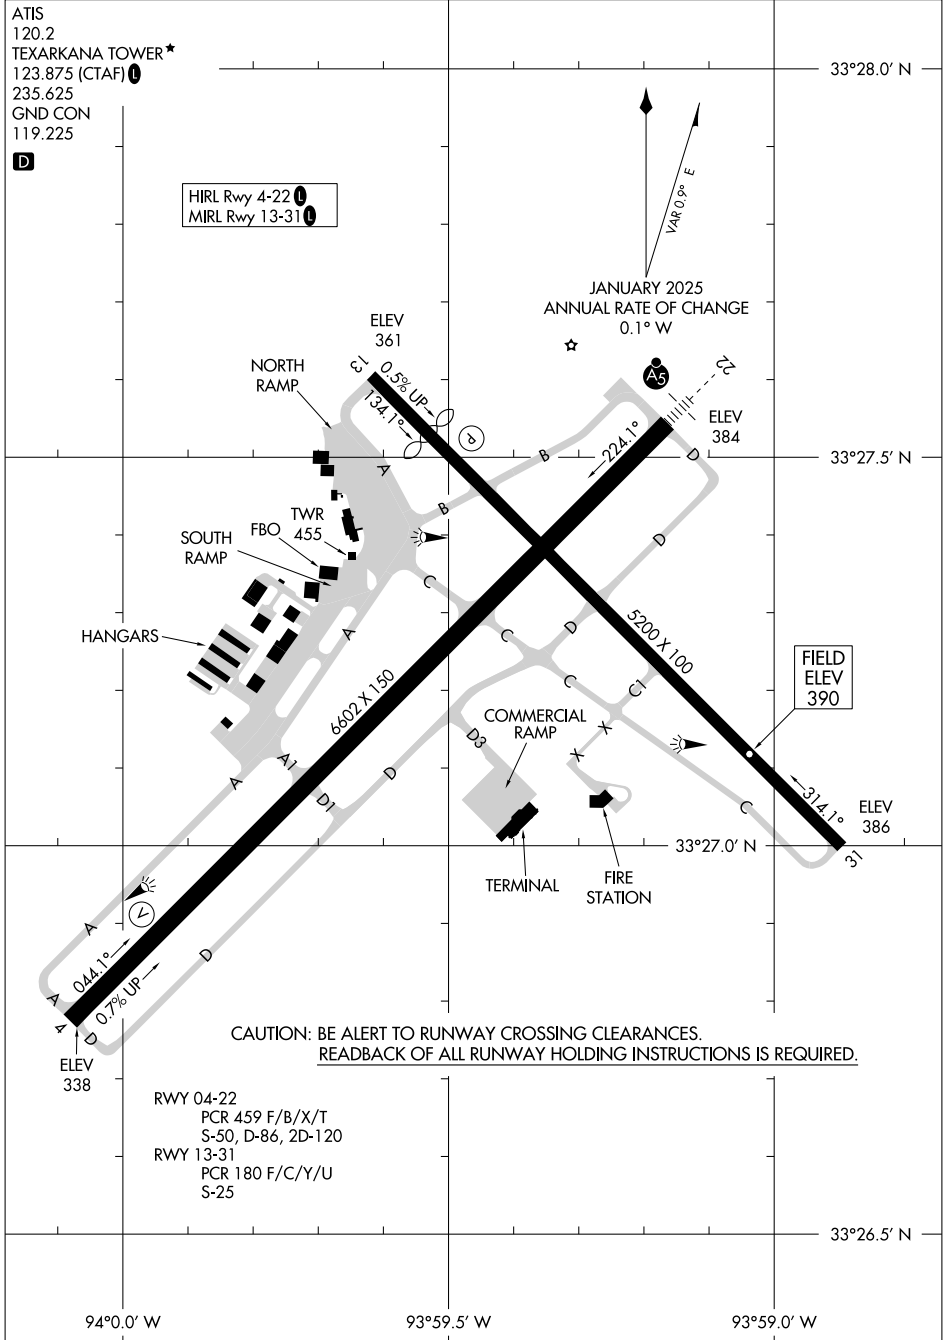

25107

AIRPORT DIAGRAM

AL-420 (FAA)

TEXARKANA RGNL-WEBB FLD (TXXK)
TEXARKANA, ARKANSAS

SC-1, 17 APR 2025 to 15 MAY 2025

SC-1, 17 APR 2025 to 15 MAY 2025

AIRPORT DIAGRAM

25107