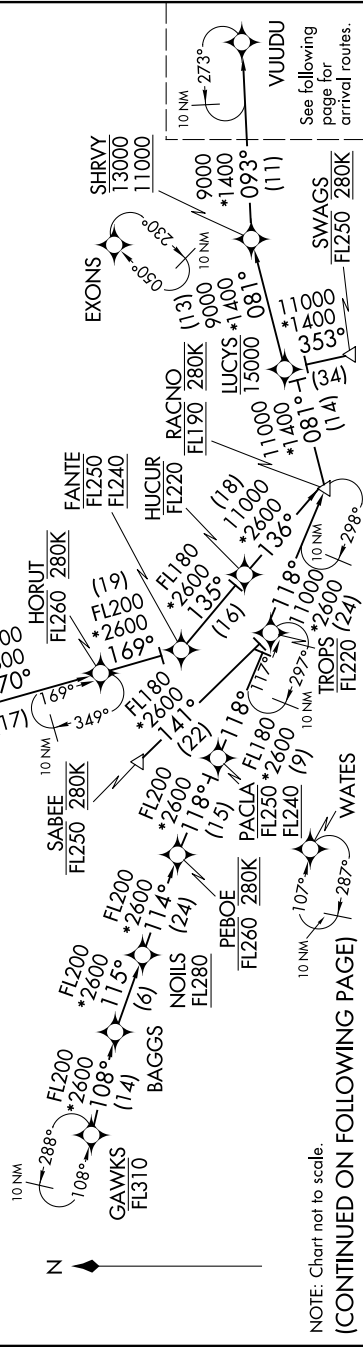

VUUDU ONE ARRIVAL (RNAV) Transition Routes

WEST PALM BEACH, FLORIDA

SE-3, 17 APR 2025 to 15 MAY 2025

- ACORI TRANSITION (ACORI.VUUDU1)
- DEFUN TRANSITION (DEFUN.VUUDU1)
- ENEME TRANSITION (ENEME.VUUDU1)
- GAWKS TRANSITION (GAWKS.VUUDU1)
- LUCYS TRANSITION (LUCYS.VUUDU1)
- MOJIE TRANSITION (MOJIE.VUUDU1)
- SABEE TRANSITION (SABEE.VUUDU1)
- SWAGS TRANSITION (SWAGS.VUUDU1)
- ZPLEN TRANSITION (ZPLEN.VUUDU1)

NOTE: Do not file LUCYS or MOJIE Transition-  
To be assigned by ATC.  
NOTE: SABEE Transition for TPA area departures.  
NOTE: Jet aircraft only.

NOTE: Chart not to scale.  
(CONTINUED ON FOLLOWING PAGE)

See following page for arrival routes.

SE-3, 17 APR 2025 to 15 MAY 2025

VUUDU ONE ARRIVAL (RNAV) Transition Routes

WEST PALM BEACH, FLORIDA