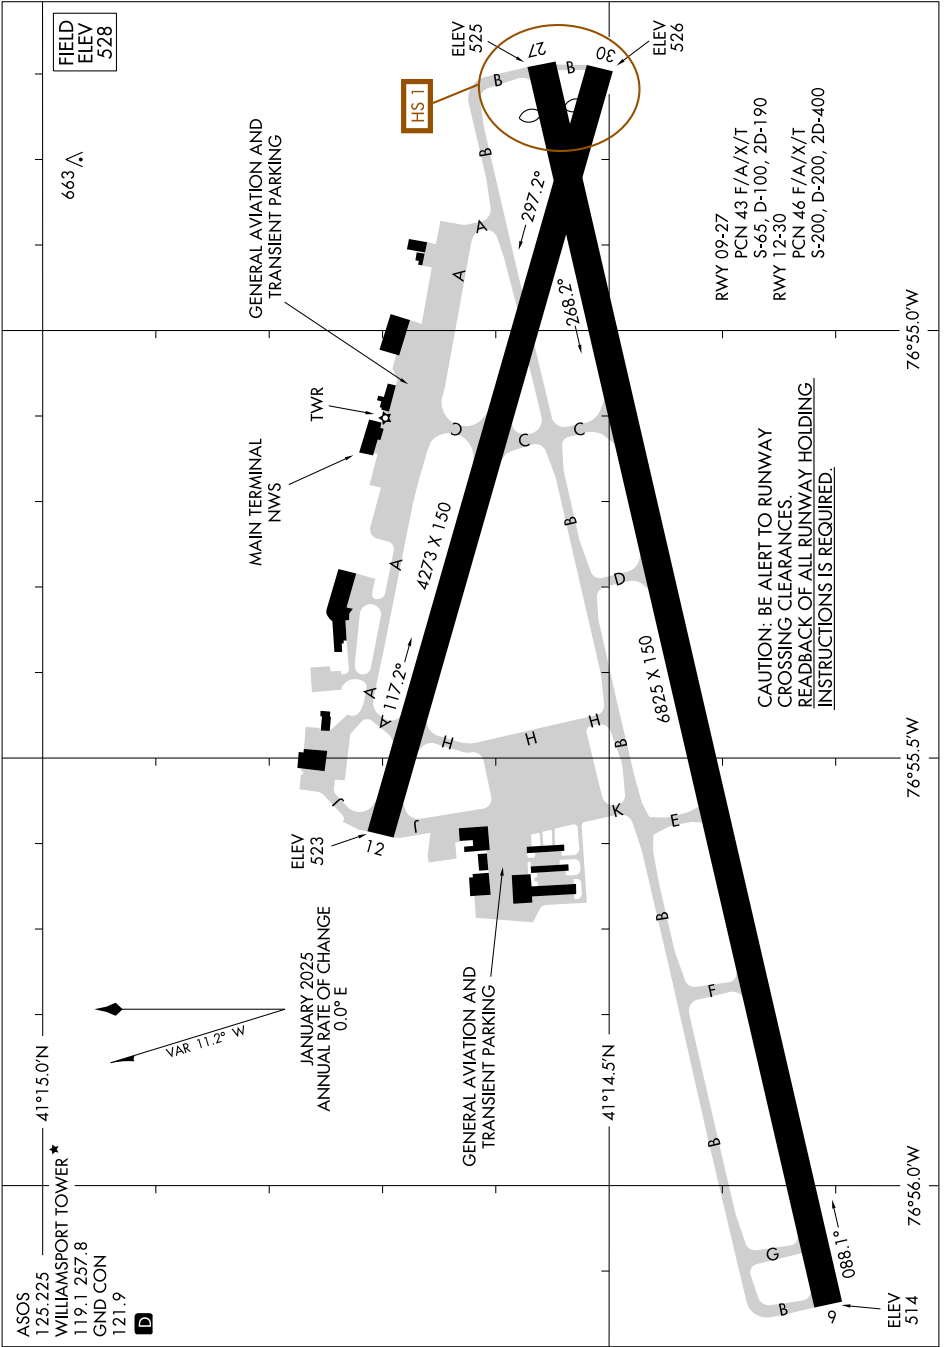

AIRPORT DIAGRAM

AL-457 (FAA)

WILLIAMSPORT RGNL (IPT)
WILLIAMSPORT, PENNSYLVANIA

NE-4, 17 APR 2025 to 15 MAY 2025

NE-4, 17 APR 2025 to 15 MAY 2025

AIRPORT DIAGRAM

WILLIAMSPORT, PENNSYLVANIA
WILLIAMSPORT RGNL (IPT)