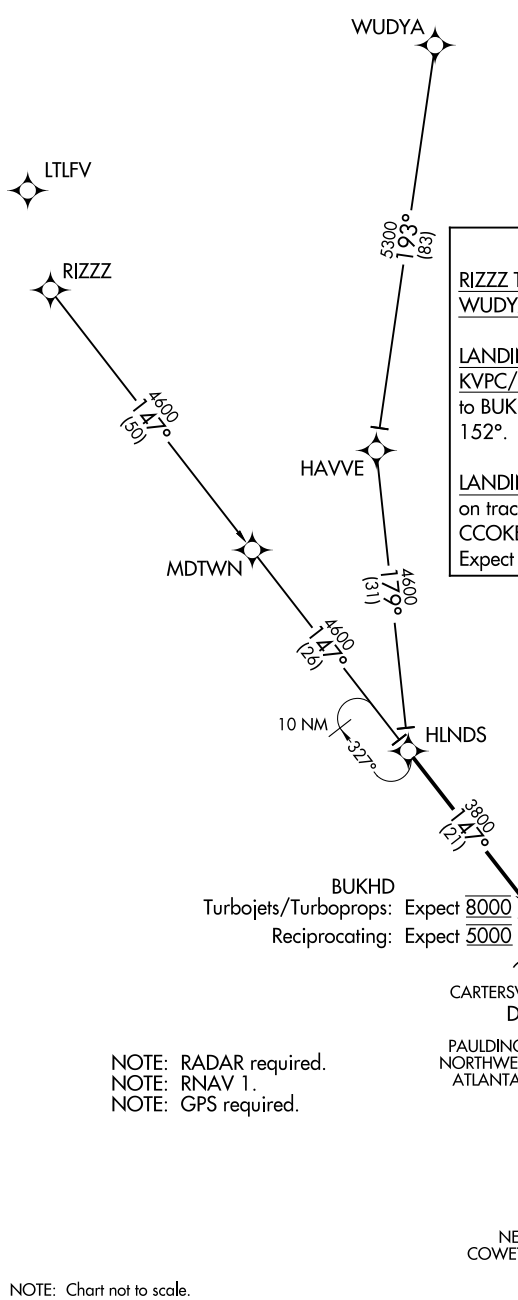

BUKHD THREE ARRIVAL (RNAV)

ATLANTA, GEORGIA

ATLANTA APP CON
 121.0 268.7
 FTY ATIS
 120.175
 LZU ATIS
 132.275
 ★ KMGE ATIS
 269.5
 PDK ATIS
 128.4
 RYY ATIS
 128.125

ARRIVAL ROUTE DESCRIPTION

RIZZZ TRANSITION (RIZZZ.BUKHD3)
WUDYA TRANSITION (WUDYA.BUKHD3)

LANDING KHMP/KFFC/KRYY/KFTY/K6A2/KCCO/
 KVPC/KPUJ/KMGE: From HLNDS on track 147°
 to BUKHD, then on track 152° to DRINC, then on track
 152°. Expect RADAR vectors to final approach course.

LANDING KPDK/KD73/KLZU/KCVC: From HLNDS
 on track 147° to BUKHD, then on track 112° to
 CCOKE, then on track 112°.
 Expect RADAR vectors to final approach course.

NOTE: RADAR required.
 NOTE: RNAV 1.
 NOTE: GPS required.

NOTE: Chart not to scale.

SE-4, 17 APR 2025 to 15 MAY 2025

SE-4, 17 APR 2025 to 15 MAY 2025

BUKHD THREE ARRIVAL (RNAV)

(HLNDS.BUKHD3) 16JUL20

ATLANTA, GEORGIA