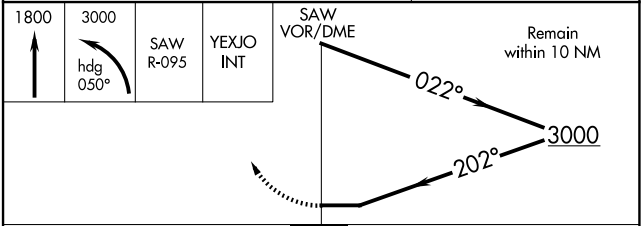

VOR/DME SAW 117.1 Chan 118	APP CRS 202°	Rwy Idg TDZE Apt Elev	9072 1204 1204
---	------------------------	-----------------------------	---

VOR RWY 19
MARQUETTE/SAWYER RGNL (SAW)

<p>▽</p> <p>MISSED APPROACH: Climb to 1800 then climbing left turn to 3000 on heading 050° and SAW VOR/DME R-095 to YEXJO Int and hold.</p>				
AWOS-3PT 118.375	MINNEAPOLIS CENTER 119.1 290.2	SAWYER TOWER ★ 119.975 (CTAF) 0	GND CON 121.65	UNICOM 122.7

CATEGORY	A	B	C	D
S-19	1780-1	576 (600-1)	1780-1 ³ / ₈	576 (600-1 ³ / ₈)
C CIRCLING	1780-1	576 (600-1)	1820-1 ³ / ₄ 616 (700-1 ³ / ₄)	1820-2 616 (700-2)