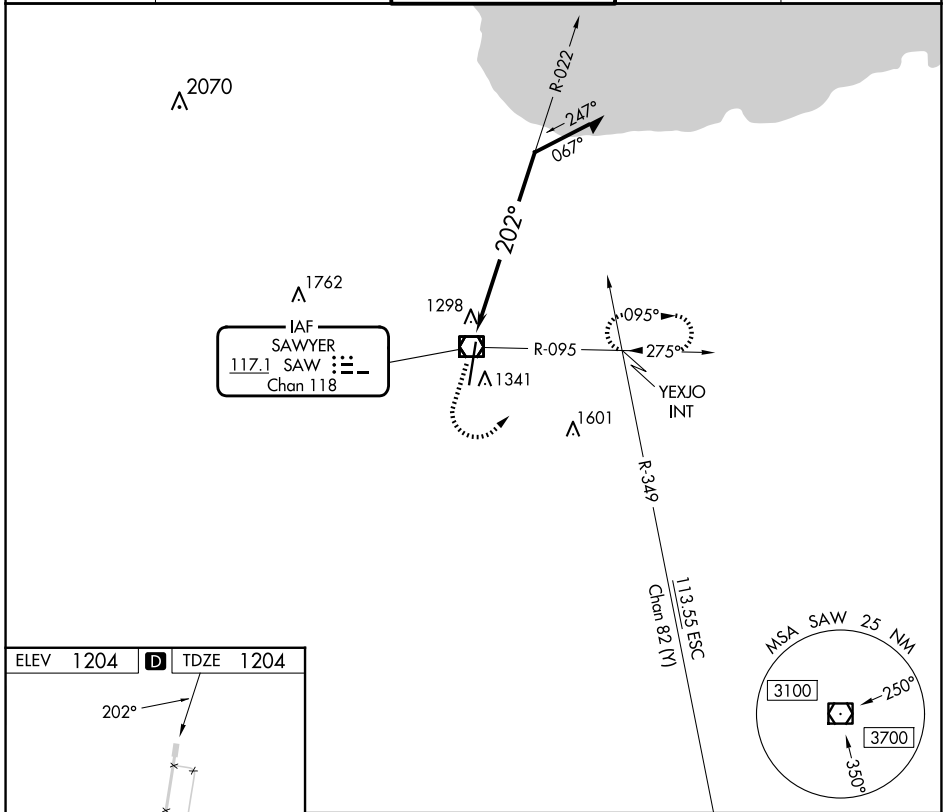

VOR/DME SAW 117.1 Chan 118	APP CRS 202°	Rwy Idg TDZE Apt Elev	9072 1204 1204
---	------------------------	-----------------------------	---

VOR RWY 19
MARQUETTE/SAWYER RGNL (SAW)

<p>▽</p> <p>MISSED APPROACH: Climb to 1800 then climbing left turn to 3000 on heading 050° and SAW VOR/DME R-095 to YEXJO Int and hold.</p>				
AWOS-3PT 118.375	MINNEAPOLIS CENTER 119.1 290.2	SAWYER TOWER ★ 119.975 (CTAF) 0	GND CON 121.65	UNICOM 122.7

CATEGORY	A	B	C	D
S-19	1780-1	576 (600-1)	1780-1 ³ / ₈	576 (600-1 ³ / ₈)
C CIRCLING	1780-1	576 (600-1)	1820-1 ³ / ₄ 616 (700-1 ³ / ₄)	1820-2 616 (700-2)