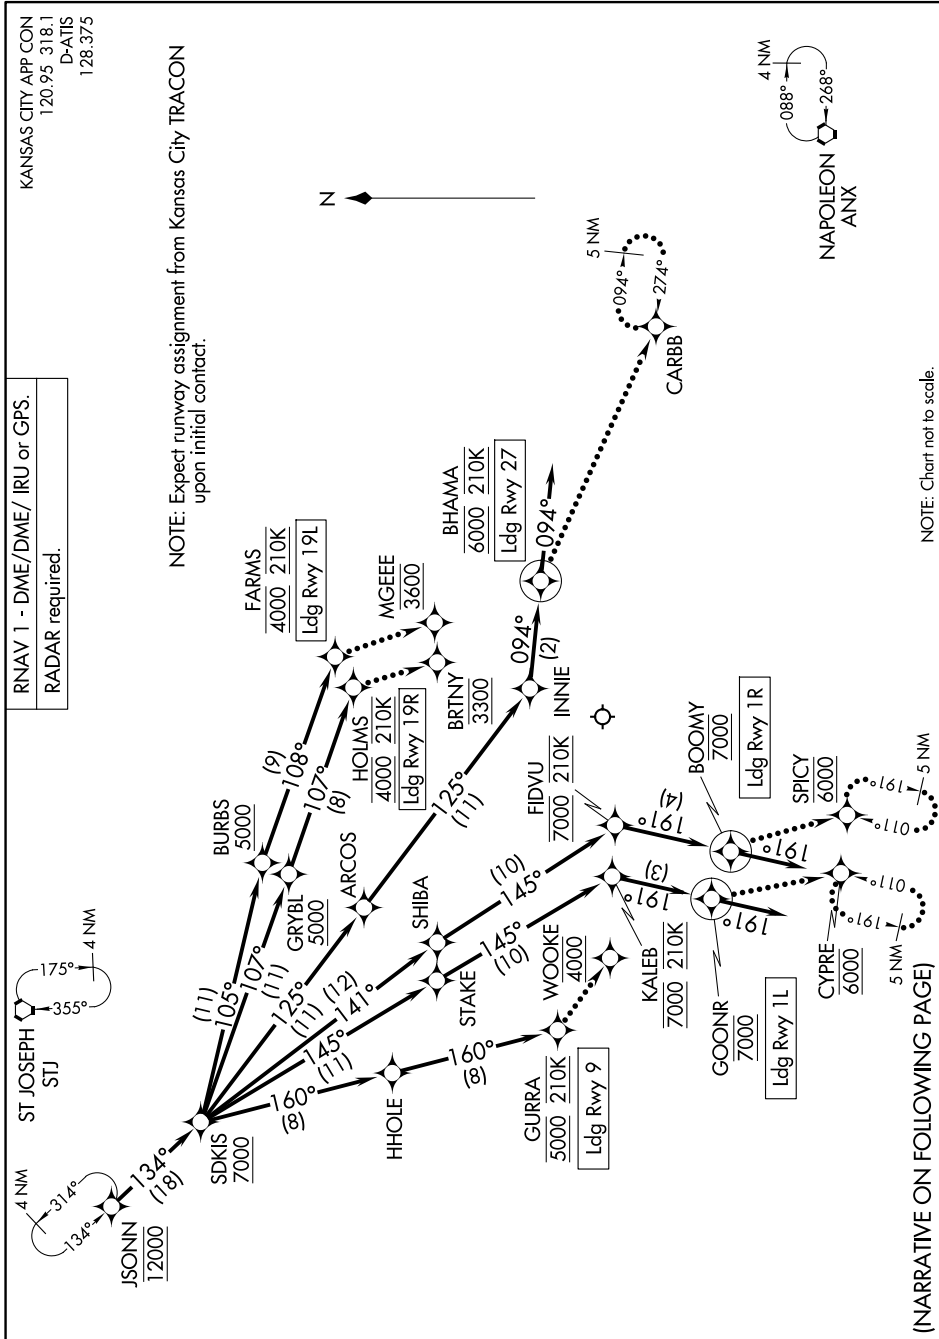

# JSONN FOUR ARRIVAL (RNAV) Arrival Routes

KANSAS CITY APP CON  
120.95 318.1  
D-ATIS  
128.375

RNAV 1 - DME/DME/IRU or GPS.  
RADAR required.

NOTE: Expect runway assignment from Kansas City TRACON upon initial contact.

NOTE: Chart not to scale.

(NARRATIVE ON FOLLOWING PAGE)