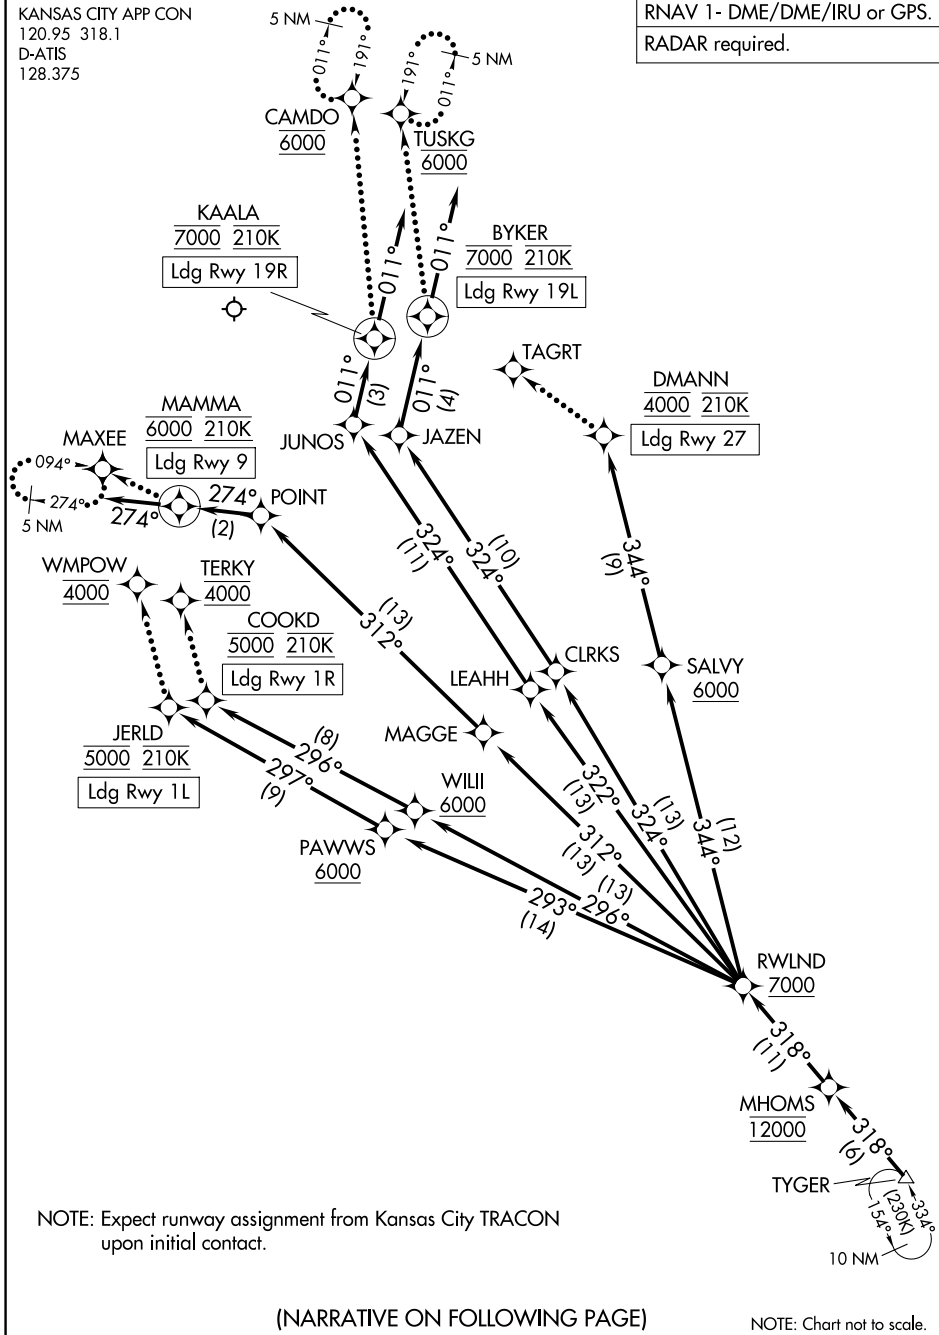

(TYGER.MHOMS3) 23222

AL-780 (FAA)

KANSAS CITY INTL (MCI)
KANSAS CITY, MISSOURI

MHOMS THREE ARRIVAL (RNAV) Arrival Routes

KANSAS CITY APP CON
120.95 318.1
D-ATIS
128.375

RNAV 1- DME/DME/IRU or GPS.
RADAR required.

NC-3, 17 APR 2025 to 15 MAY 2025

NC-3, 17 APR 2025 to 15 MAY 2025

NOTE: Expect runway assignment from Kansas City TRACON upon initial contact.

(NARRATIVE ON FOLLOWING PAGE)

NOTE: Chart not to scale.

MHOMS THREE ARRIVAL (RNAV) Arrival Routes

(TYGER.MHOMS3) 10AUG23

KANSAS CITY, MISSOURI
KANSAS CITY INTL (MCI)