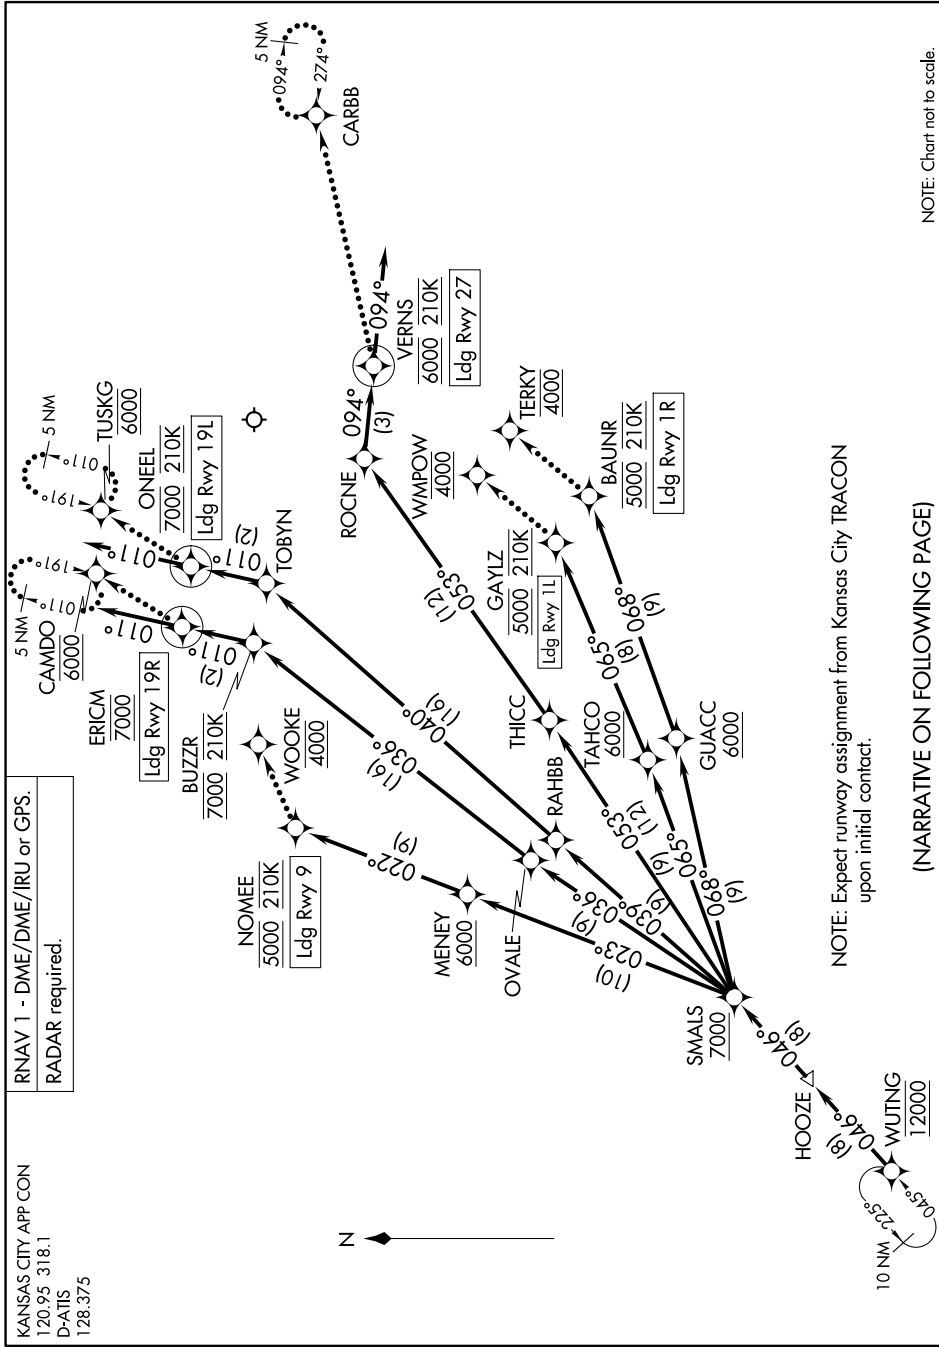

(WUTNG.WUTNG3) 23222

AL-780 (FAA)

KANSAS CITY INTL (MCI)  
KANSAS CITY, MISSOURI

# WUTNG THREE ARRIVAL (RNAV) Arrival Routes

NC-3, 17 APR 2025 to 15 MAY 2025

NOTE: Chart not to scale.

NOTE: Expect runway assignment from Kansas City TRACON upon initial contact.

(NARRATIVE ON FOLLOWING PAGE)

NC-3, 17 APR 2025 to 15 MAY 2025

# WUTNG THREE ARRIVAL (RNAV) Arrival Routes

KANSAS CITY, MISSOURI  
KANSAS CITY INTL (MCI)

(WUTNG.WUTNG3) 10AUG23