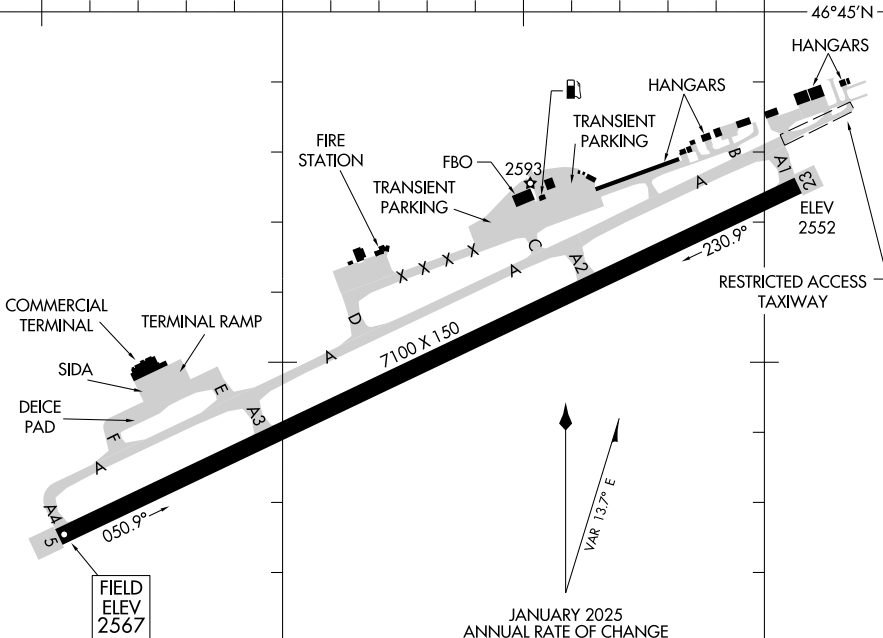

ASOS  
135.675  
CTAF/UNICOM  
122.8

117°07'W

117°06'W

D

NW-1, 17 APR 2025 to 15 MAY 2025

NW-1, 17 APR 2025 to 15 MAY 2025

JANUARY 2025  
ANNUAL RATE OF CHANGE  
0.1° W

RWY 05-23  
PCR 520 F/D/X/T  
S-120, D-168, 2D-227, 2D/2D2-658

46°44'N