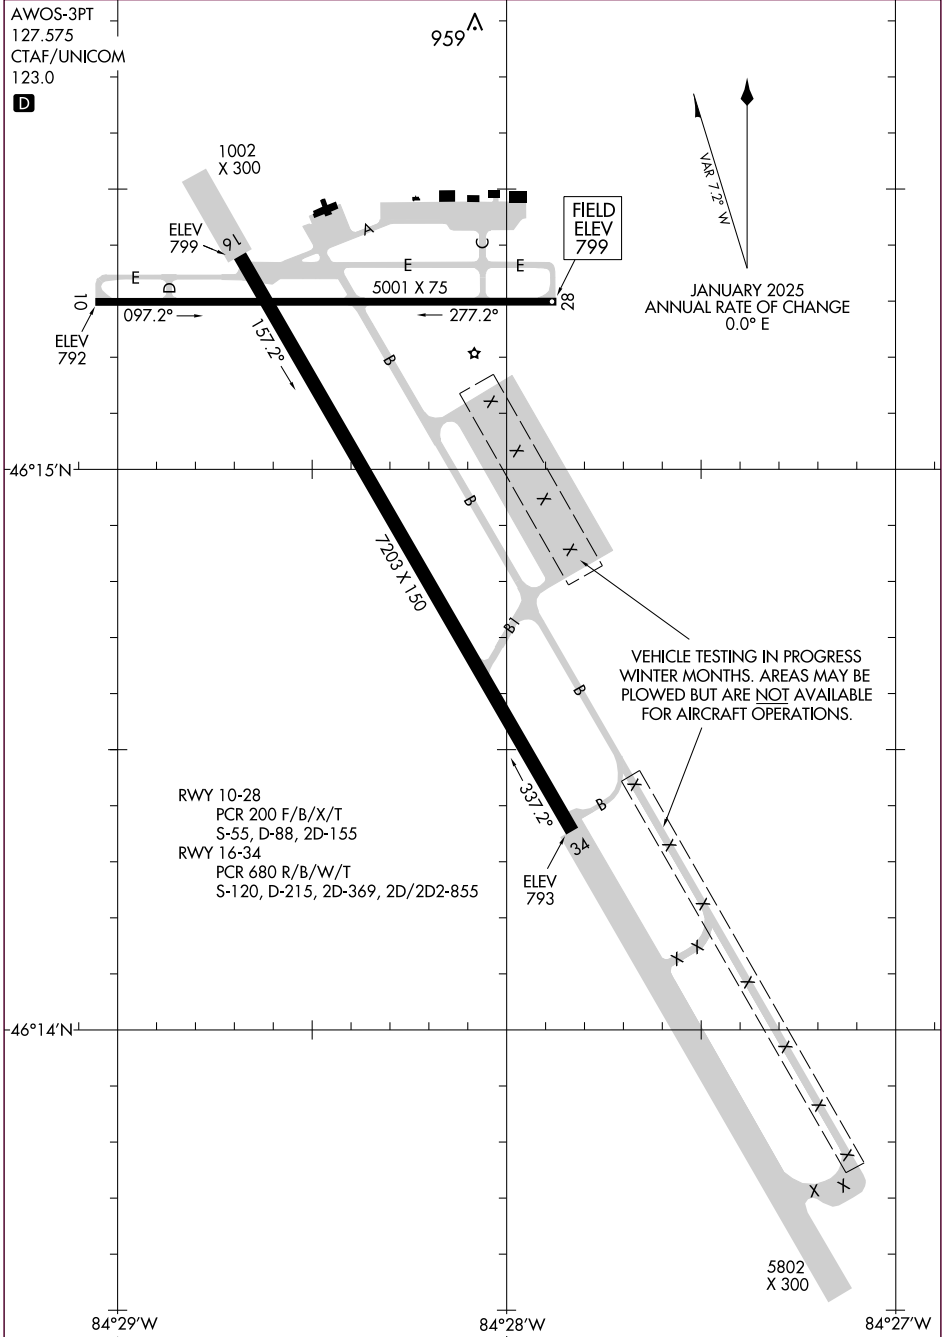

25107

AIRPORT DIAGRAM

CHIPPEWA COUNTY INTL (CIU)
SAULT STE MARIE, MICHIGAN

AL-810 (FAA)

AWOS-3PT
127.575
CTAF/UNICOM
123.0

VAR 7.2° W
 JANUARY 2025
 ANNUAL RATE OF CHANGE
 0.0° E

EC-1, 17 APR 2025 to 15 MAY 2025

EC-1, 17 APR 2025 to 15 MAY 2025