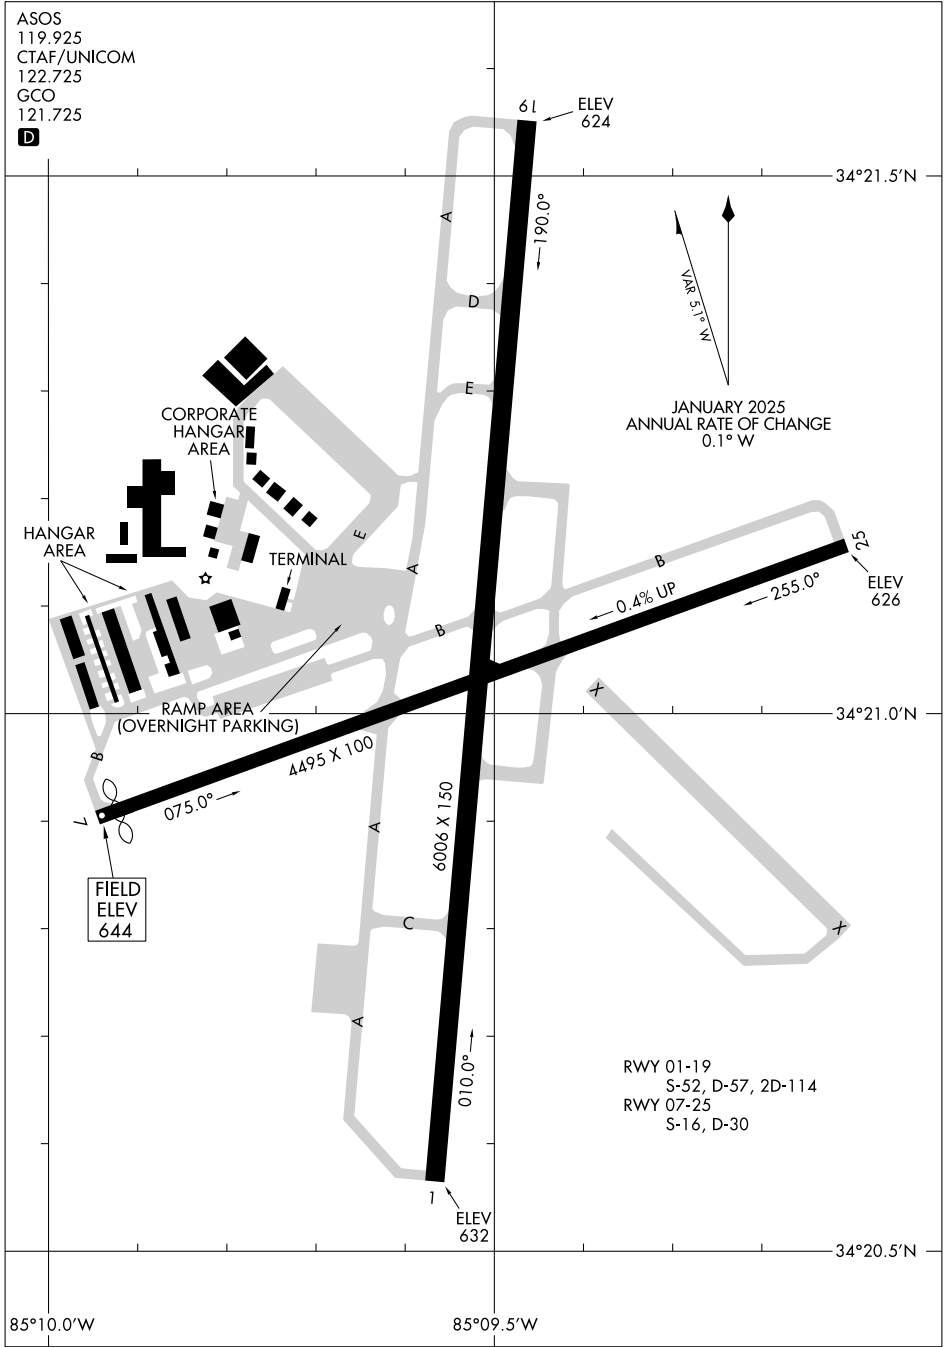

25107

AIRPORT DIAGRAM

RICHARD B RUSSELL RGNL - J H TOWERS FLD (R.M.G)

AL-855 (FAA)

ROME, GEORGIA

ASOS
 119.925
 CTAF/UNICOM
 122.725
 GCO
 121.725

D

SE-4, 17 APR 2025 to 15 MAY 2025

SE-4, 17 APR 2025 to 15 MAY 2025

AIRPORT DIAGRAM

25107

RICHARD B RUSSELL RGNL - J H TOWERS FLD (R.M.G)

ROME, GEORGIA