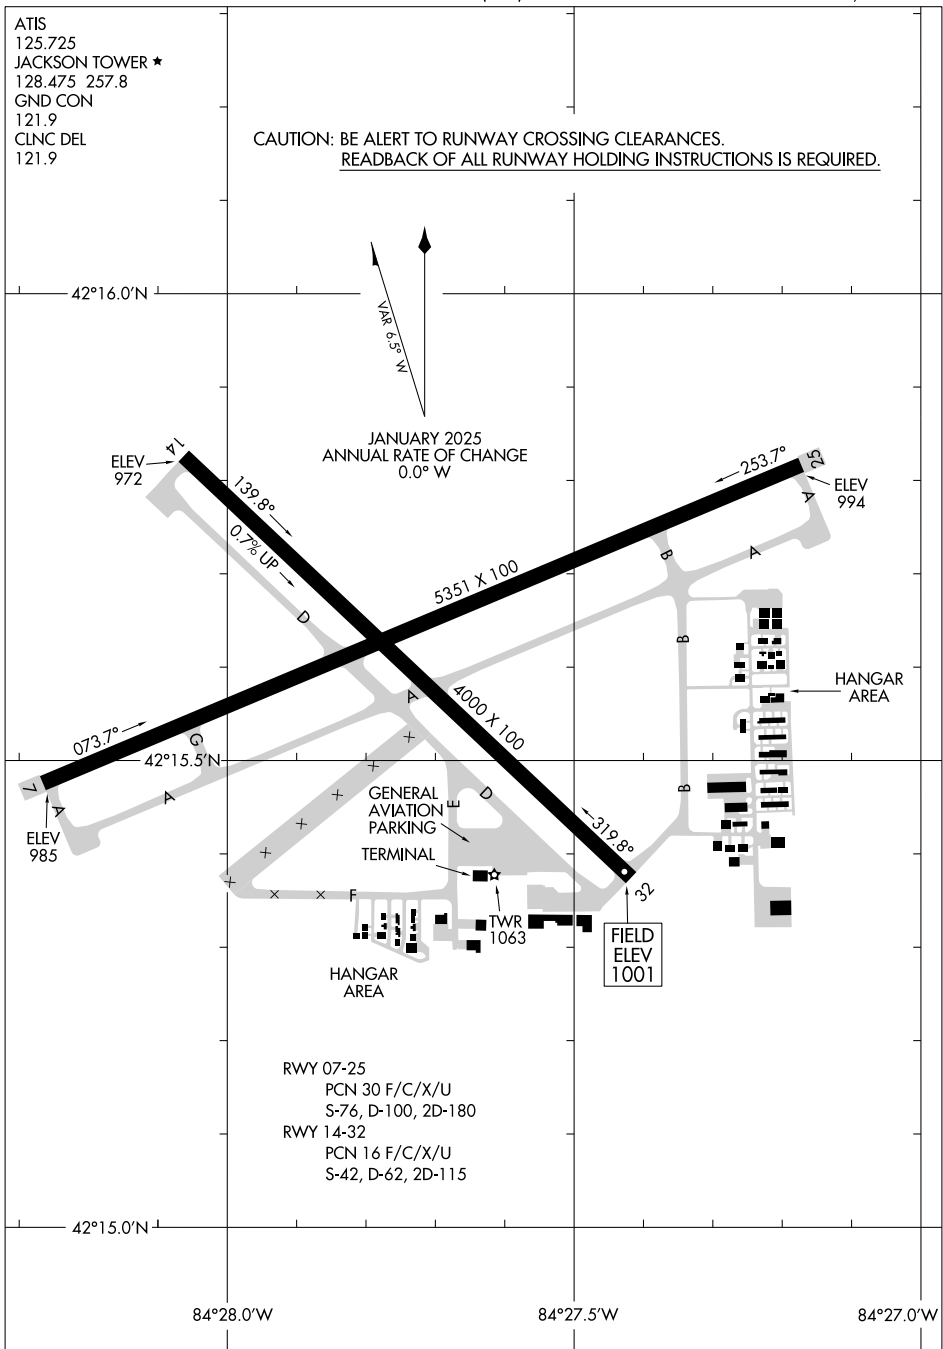

# AIRPORT DIAGRAM

JACKSON COUNTY/REYNOLDS FLD (JXXN)

AL-861 (FAA)

JACKSON, MICHIGAN

ATIS  
 125.725  
 JACKSON TOWER ★  
 128.475 257.8  
 GND CON  
 121.9  
 CLNC DEL  
 121.9

CAUTION: BE ALERT TO RUNWAY CROSSING CLEARANCES.  
READBACK OF ALL RUNWAY HOLDING INSTRUCTIONS IS REQUIRED.

EC-1, 17 APR 2025 to 15 MAY 2025

EC-1, 17 APR 2025 to 15 MAY 2025

# AIRPORT DIAGRAM

25107

JACKSON, MICHIGAN

JACKSON COUNTY/REYNOLDS FLD (JXXN)