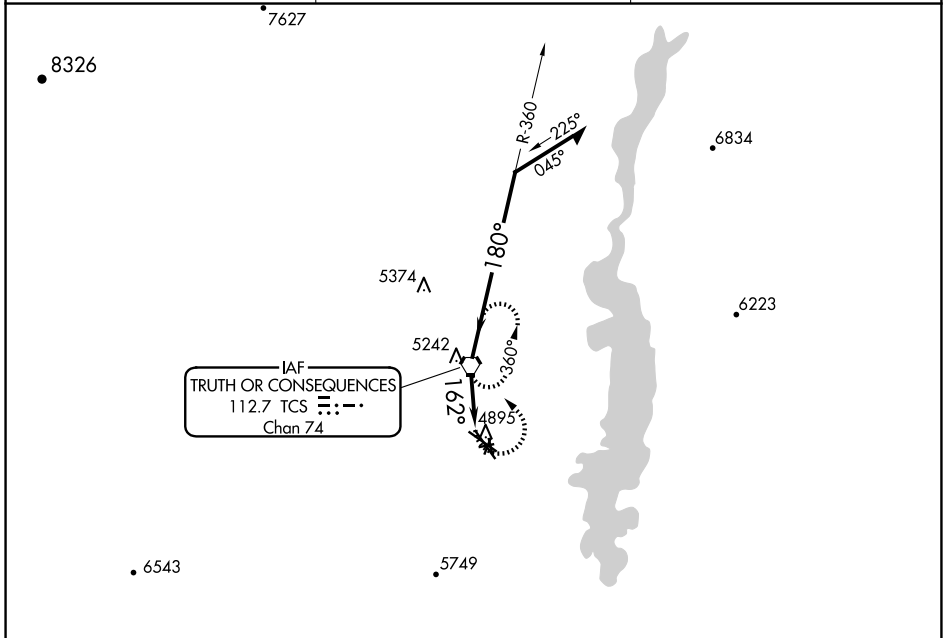

VORTAC TCS 112.7 Chan 74	APP CRS 162°	Rwy Idg TDZE Apt Elev 4862	N/A N/A 4862
--	------------------------	--	---

VOR-A

TRUTH OR CONSEQUENCES MUNI (TCS)

▽ Circling NA to Rwys 1, 7, 11, 15, 19, 25, 29 and 33.
▲ MISSED APPROACH: Climbing left turn to 8300 direct TCS VORTAC and hold, continue climb-in-hold to 8300.

ASOS 120.675	ALBUQUERQUE CENTER 128.2 285.5	UNICOM 122.8 (CTAF) 0
------------------------	--	--

FAF to MAP 2.4 NM						
Knots	60	90	120	150	180	
Min:Sec	2:24	1:36	1:12	0:58	0:48	
CATEGORY	A		B		C	D
CIRCLING	5560-1 698 (700-1)		5580-2 718 (800-2)		6000-3 1138 (1200-3)	

VOR-A

SW-1, 17 APR 2025 to 15 MAY 2025

SW-1, 17 APR 2025 to 15 MAY 2025