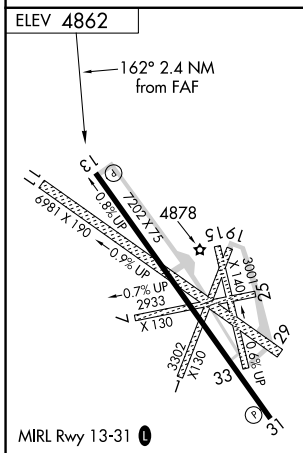

VORTAC TCS 112.7 Chan 74	APP CRS 162°	Rwy Idg TDZE Apt Elev 4862	N/A N/A 4862
--	------------------------	--	---

VOR-A

TRUTH OR CONSEQUENCES MUNI (TCS)

▽ Circling NA to Rwys 1, 7, 11, 15, 19, 25, 29 and 33.
▲ MISSED APPROACH: Climbing left turn to 8300 direct TCS VORTAC and hold, continue climb-in-hold to 8300.

ASOS 120.675	ALBUQUERQUE CENTER 128.2 285.5	UNICOM 122.8 (CTAF) 0
------------------------	--	--

FAF to MAP 2.4 NM						
Knots	60	90	120	150	180	
Min:Sec	2:24	1:36	1:12	0:58	0:48	
CATEGORY	A		B		C	D
CIRCLING	5560-1 698 (700-1)		5580-2 718 (800-2)		6000-3 1138 (1200-3)	