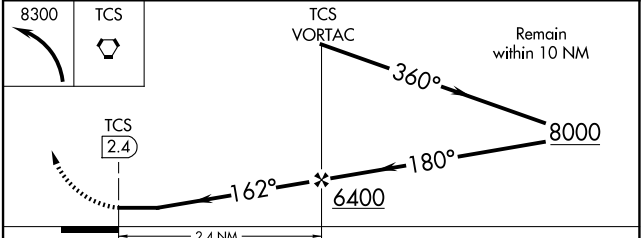

VORTAC TCS 112.7 Chan 74	APP CRS 162°	Rwy Idg TDZE Apt Elev 4862	N/A N/A 4862
--	------------------------	--	---

VOR-A

TRUTH OR CONSEQUENCES MUNI (TCS)

▽ Circling NA to Rwys 1, 7, 11, 15, 19, 25, 29 and 33.
▲ MISSED APPROACH: Climbing left turn to 8300 direct TCS VORTAC and hold, continue climb-in-hold to 8300.

ASOS 120.675	ALBUQUERQUE CENTER 128.2 285.5	UNICOM 122.8 (CTAF) 0
------------------------	--	--

FAF to MAP 2.4 NM						
Knots	60	90	120	150	180	
Min:Sec	2:24	1:36	1:12	0:58	0:48	
CATEGORY	A		B		C	D
CIRCLING	5560-1 698 (700-1)		5580-2 718 (800-2)		6000-3 1138 (1200-3)	