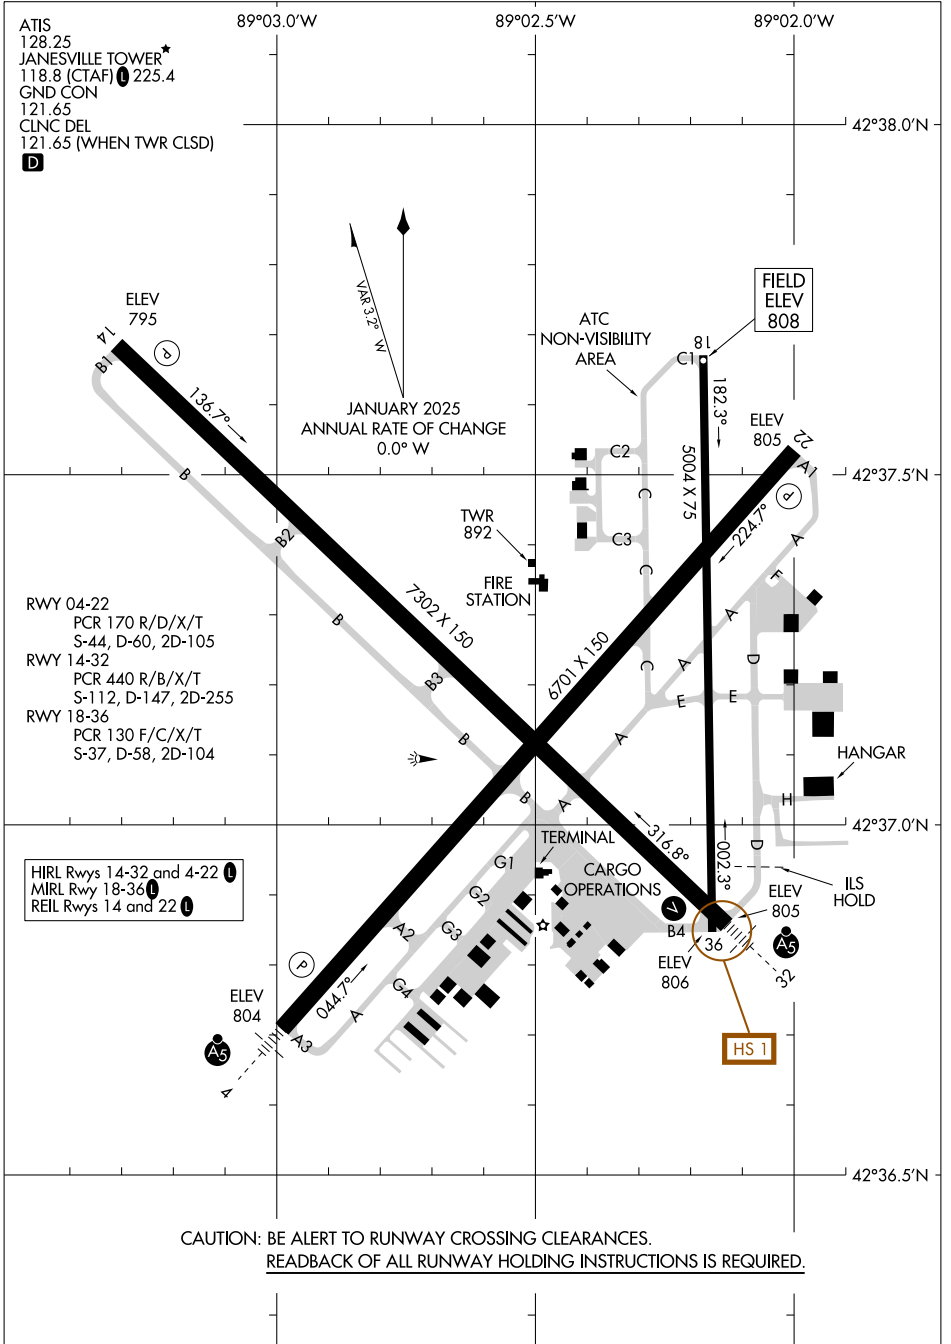

# AIRPORT DIAGRAM

AL-938 (FAA)

SOUTHERN WISCONSIN RGNL (JVL)  
JANESVILLE, WISCONSIN

EC-3, 17 APR 2025 to 15 MAY 2025

EC-3, 17 APR 2025 to 15 MAY 2025