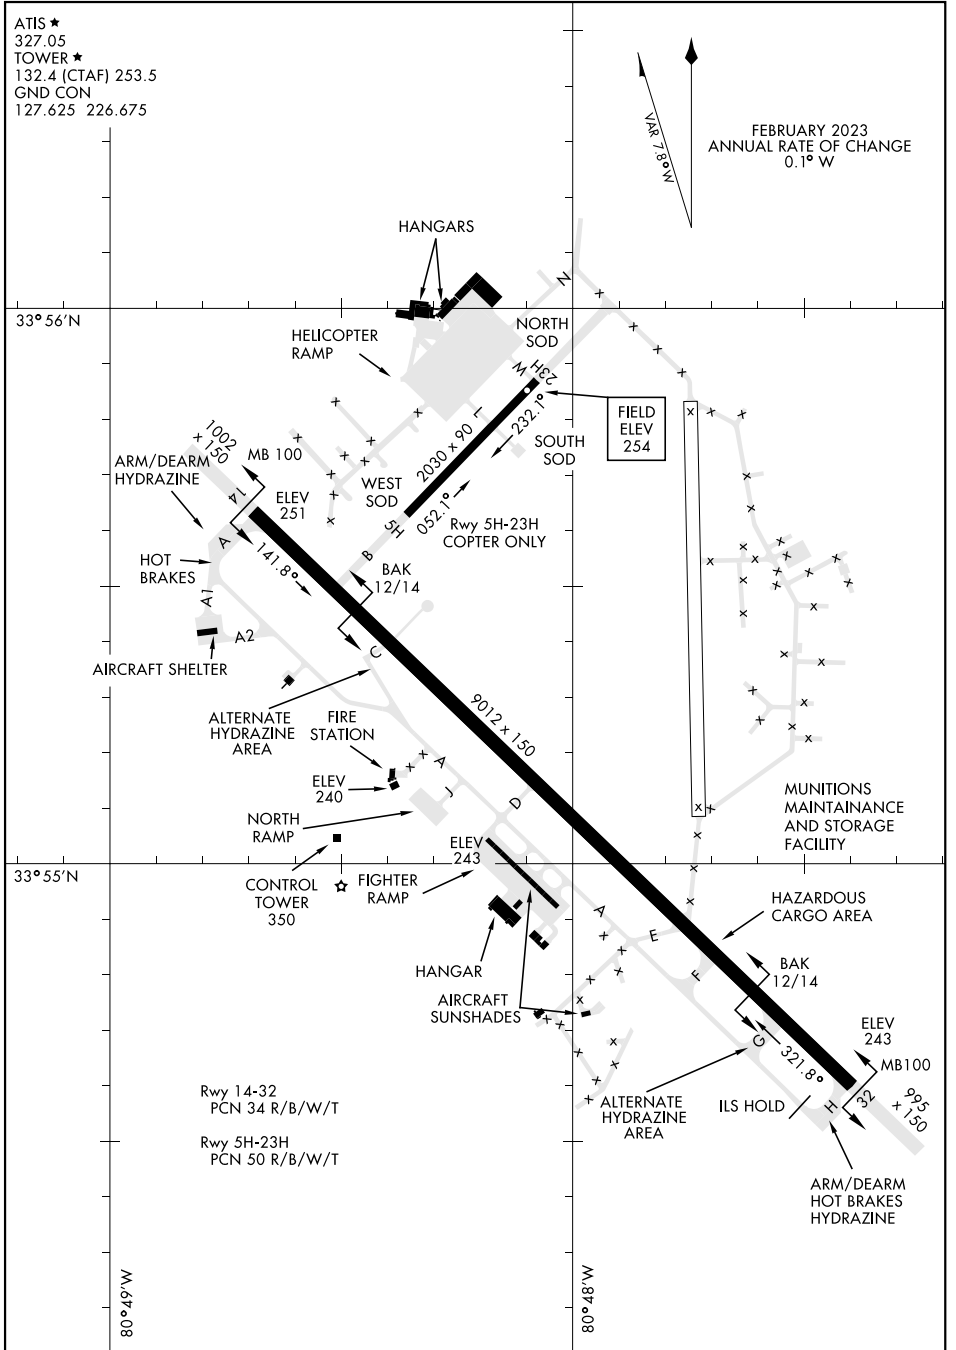

# AIRPORT DIAGRAM

[USAF]

MC ENTIRE JNGB (KMMT)

EASTOVER, SOUTH CAROLINA

ATIS ★  
 327.05  
 TOWER ★  
 132.4 (CTAF) 253.5  
 GND CON  
 127.625 226.675

FEBRUARY 2023  
 ANNUAL RATE OF CHANGE  
 0.1° W

SE-2, 17 APR 2025 to 15 MAY 2025

SE-2, 17 APR 2025 to 15 MAY 2025

# AIRPORT DIAGRAM

EASTOVER, SOUTH CAROLINA

MC ENTIRE JNGB (KMMT)