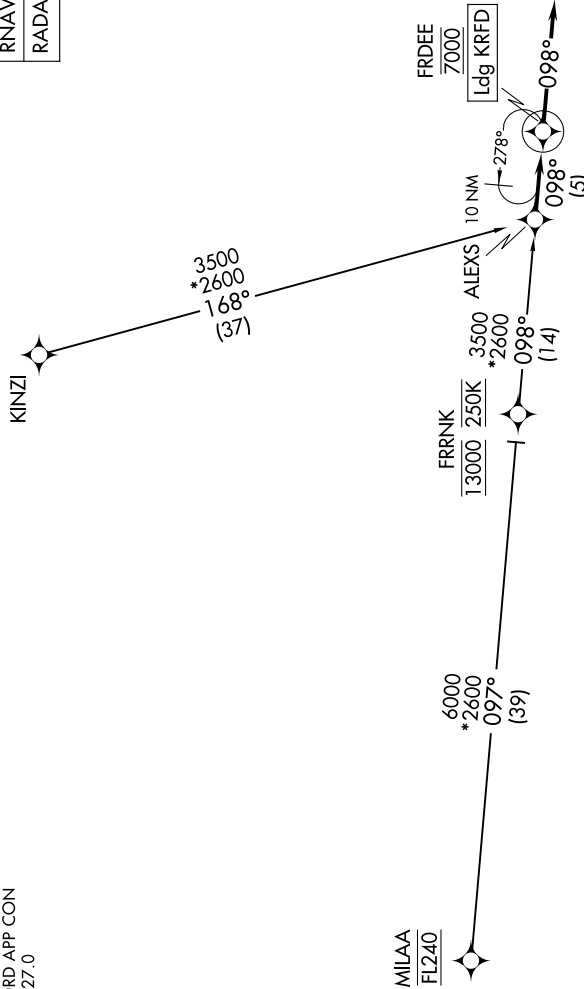

(ALEXS.ALEXS1) 24025

AL-954 (FAA)

CHICAGO/ROCKFORD INTL (RFD)  
CHICAGO/ROCKFORD, ILLINOIS

# ALEXS ONE ARRIVAL (RNAV)

EC-3, 17 APR 2025 to 15 MAY 2025

ROCKFORD APP CON  
121.0 327.0  
ATIS  
127.6

RNAV 1 - DME/DME/IRU or GPS.  
RADAR required.

NOTE: Chart not to scale.

## ARRIVAL ROUTE DESCRIPTION

KINZI TRANSITION (KINZI.ALEXS1)  
MILAA TRANSITION (MILAA.ALEXS1)

From ALEXS on track 098° to cross FRDEE at 7000, then on track 098°. Expect RADAR vectors to final approach course.

# ALEXS ONE ARRIVAL (RNAV)

(ALEXS.ALEXS1) 25JAN24

CHICAGO/ROCKFORD, ILLINOIS  
CHICAGO/ROCKFORD INTL (RFD)

EC-3, 17 APR 2025 to 15 MAY 2025