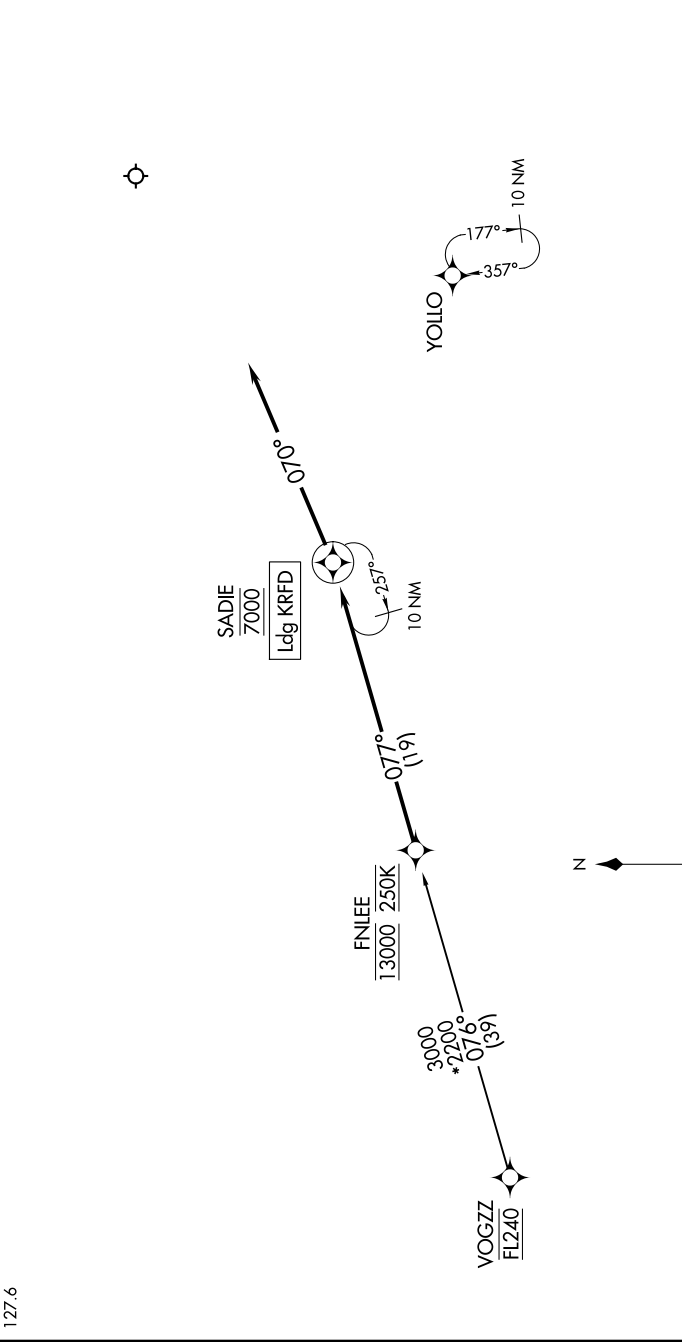

(FNLEE.FNLEE1) 24025

AL-954 (FAA)

CHICAGO/ROCKFORD INTL (R.F'D)
CHICAGO/ROCKFORD, ILLINOIS

FNLEE ONE ARRIVAL (RNAV)

RNAV 1 - DME/DME/IRU or GPS.
RADAR required.

EC-3, 17 APR 2025 to 15 MAY 2025

ROCKFORD APP CON
121.0 327.0
ATIS
127.6

ARRIVAL ROUTE DESCRIPTION

VOGZZ TRANSITION (VOGZZ.FNLEE1)

From FNLEE on track 077° to cross SADIE at 7000, then on track 070°.
Expect RADAR vectors to final approach course.

NOTE: Chart not to scale.

EC-3, 17 APR 2025 to 15 MAY 2025

FNLEE ONE ARRIVAL (RNAV)

(FNLEE.FNLEE1) 25JAN24

CHICAGO/ROCKFORD, ILLINOIS
CHICAGO/ROCKFORD INTL (R.F'D)