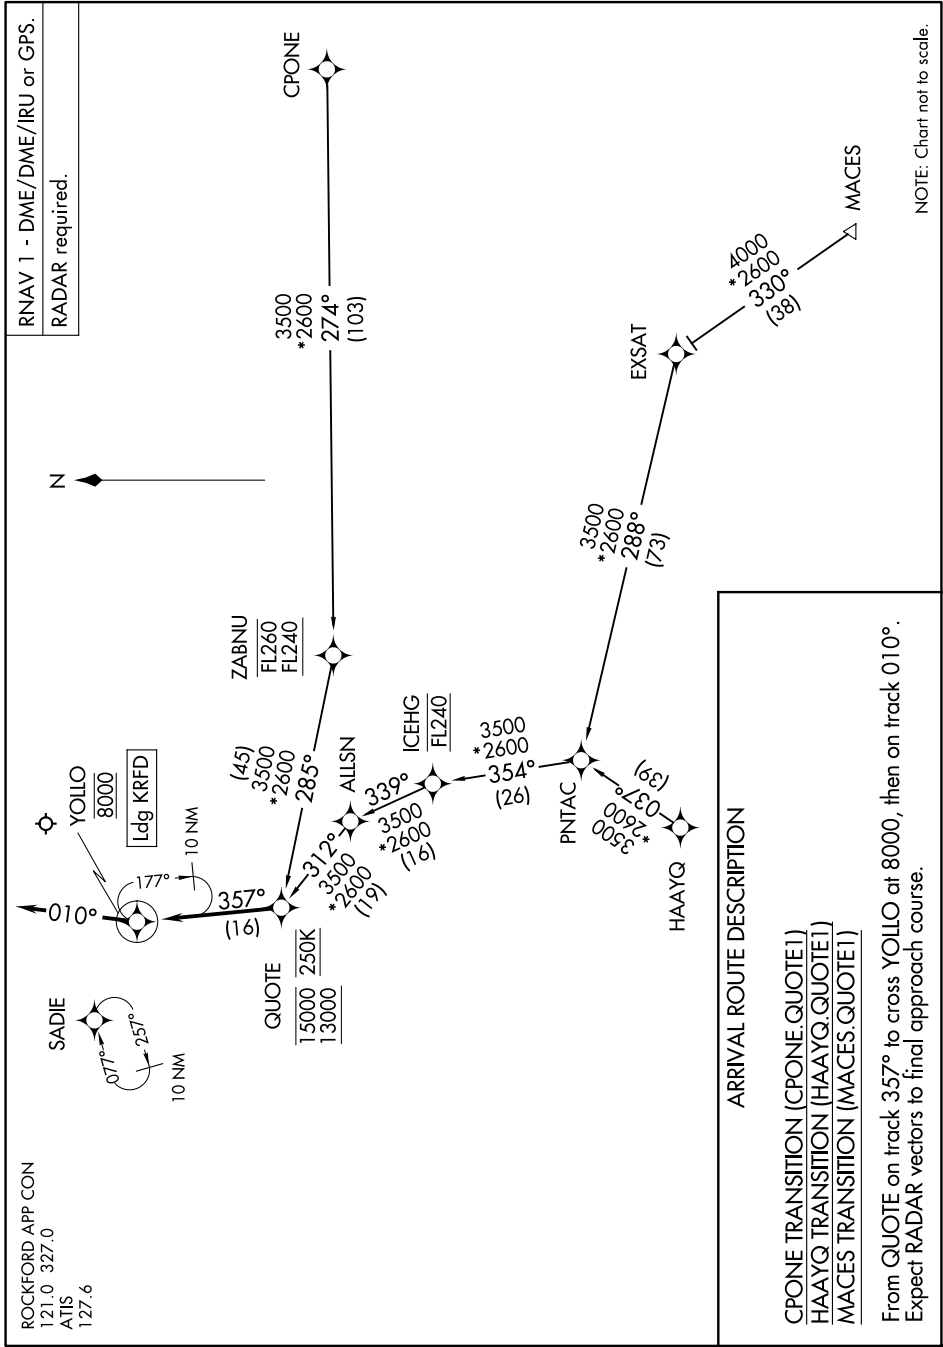

(QUOTE.QUOTE1) 24025

AL-954 (FAA)

CHICAGO/ROCKFORD INTL (R.F'D)
CHICAGO/ROCKFORD, ILLINOIS

QUOTE ONE ARRIVAL (RNAV)

EC-3, 17 APR 2025 to 15 MAY 2025

QUOTE ONE ARRIVAL (RNAV)

(QUOTE.QUOTE1) 25JAN24

CHICAGO/ROCKFORD, ILLINOIS
CHICAGO/ROCKFORD INTL (R.F'D)

EC-3, 17 APR 2025 to 15 MAY 2025