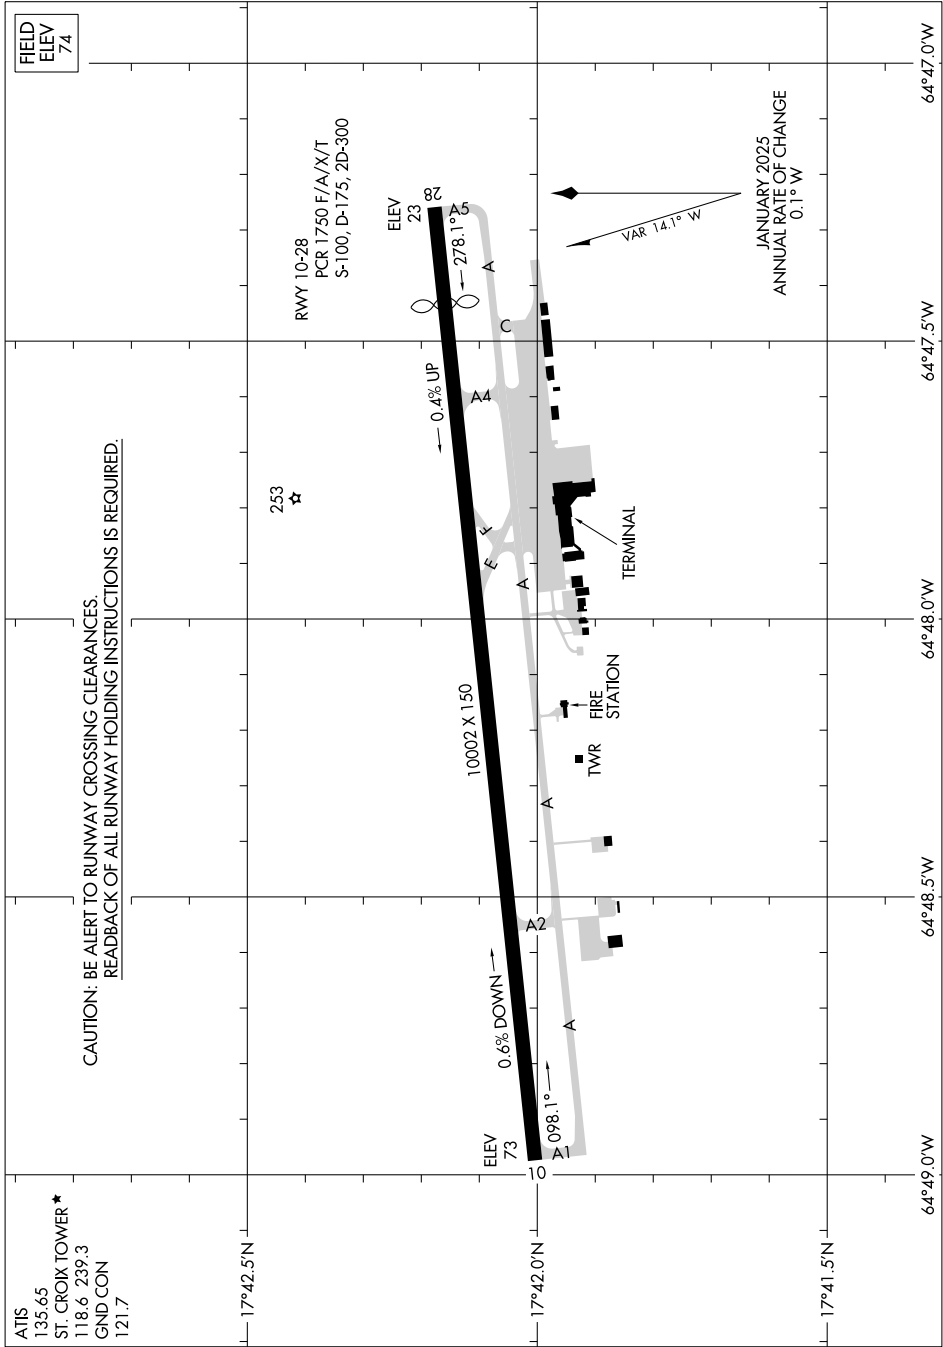

25107

AIRPORT DIAGRAM

AL-5008 (FAA)

HENRY E ROHLSSEN (STX)(TISX)
CHRISTIANSTED, ST. CROIX, VIRGIN ISLANDS

SE-3, 17 APR 2025 to 15 MAY 2025

SE-3, 17 APR 2025 to 15 MAY 2025

AIRPORT DIAGRAM

25107

CHRISTIANSTED, ST. CROIX, VIRGIN ISLANDS
HENRY E ROHLSSEN (STX)(TISX)