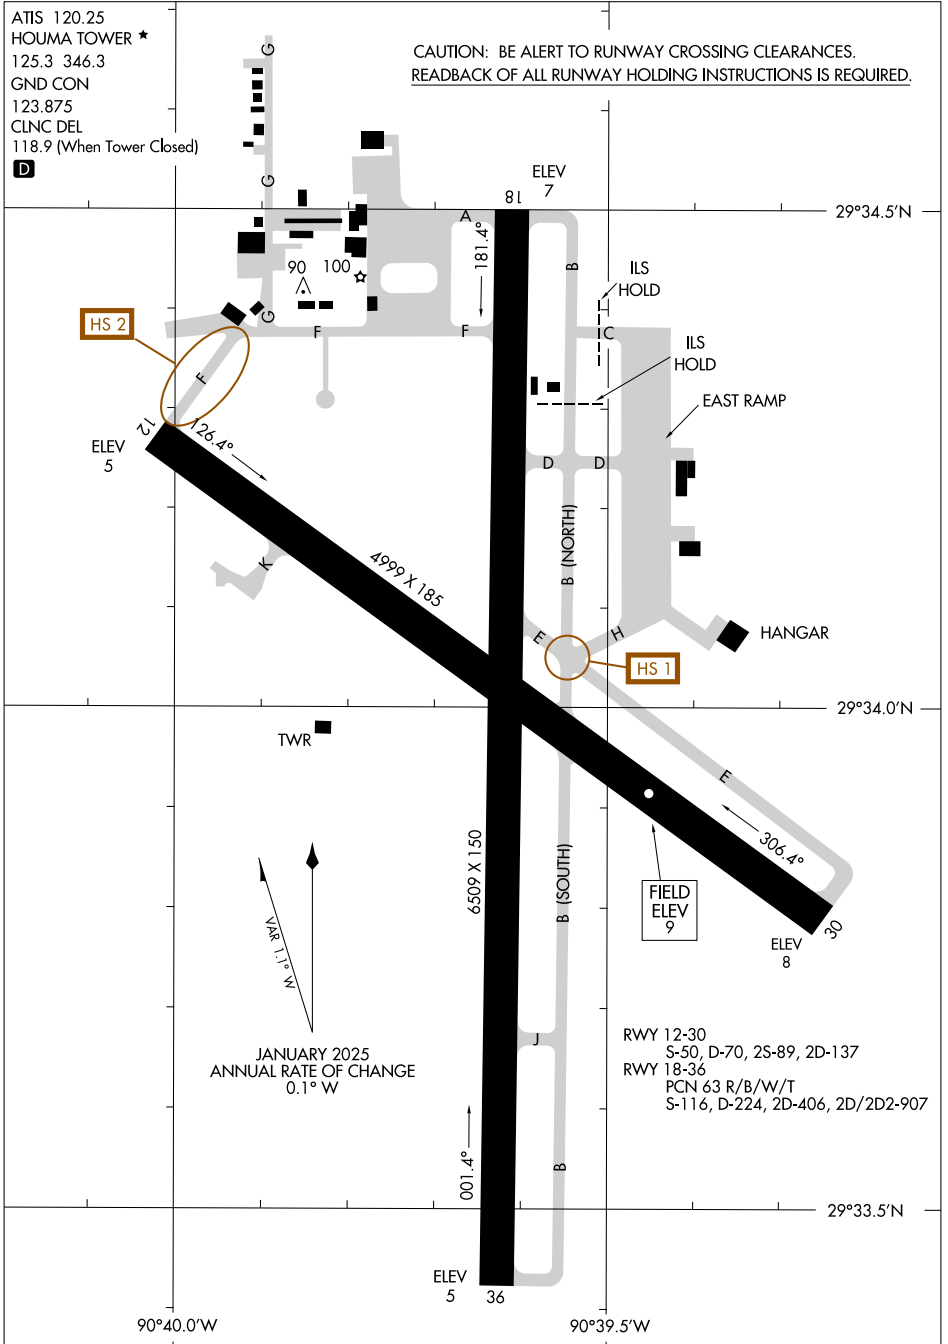

# AIRPORT DIAGRAM

HOUMA-TERREBONNE (HUM)  
HOUMA, LOUISIANA

AL-5037 (FAA)

CAUTION: BE ALERT TO RUNWAY CROSSING CLEARANCES.  
READBACK OF ALL RUNWAY HOLDING INSTRUCTIONS IS REQUIRED.

ATIS 120.25  
HOUMA TOWER ★  
125.3 346.3  
GND CON  
123.875  
CLNC DEL  
118.9 (When Tower Closed)

D

SC-4, 17 APR 2025 to 15 MAY 2025

SC-4, 17 APR 2025 to 15 MAY 2025

# AIRPORT DIAGRAM

25107

HOUMA, LOUISIANA  
HOUMA-TERREBONNE (HUM)