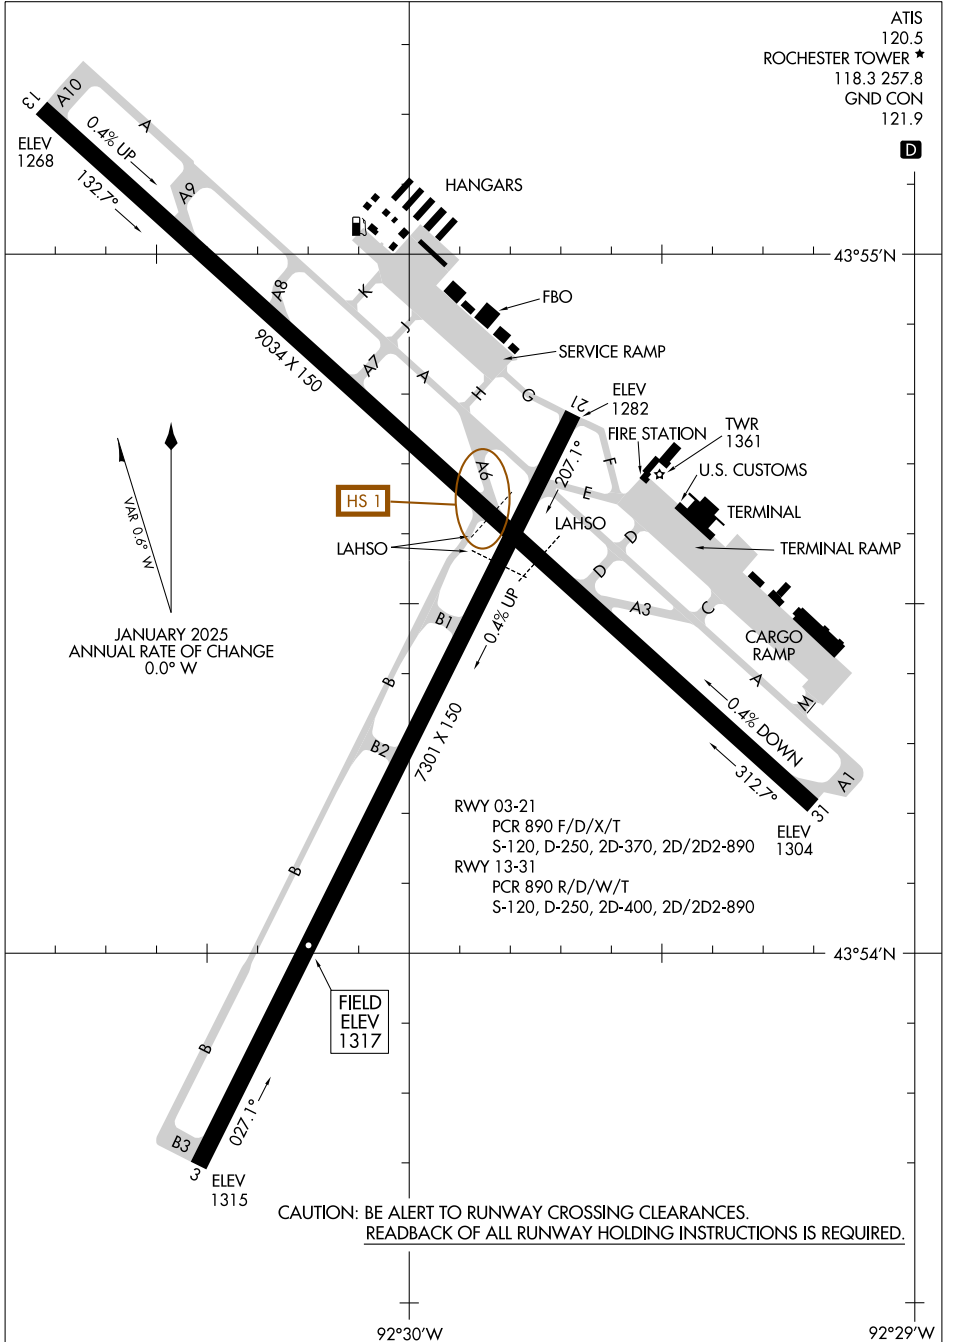

25107

# AIRPORT DIAGRAM

AL-5041 (FAA)

ROCHESTER INTL (RST)  
ROCHESTER, MINNESOTA

NC-1, 17 APR 2025 to 15 MAY 2025

NC-1, 17 APR 2025 to 15 MAY 2025

# AIRPORT DIAGRAM

25107

ROCHESTER, MINNESOTA  
ROCHESTER INTL (RST)