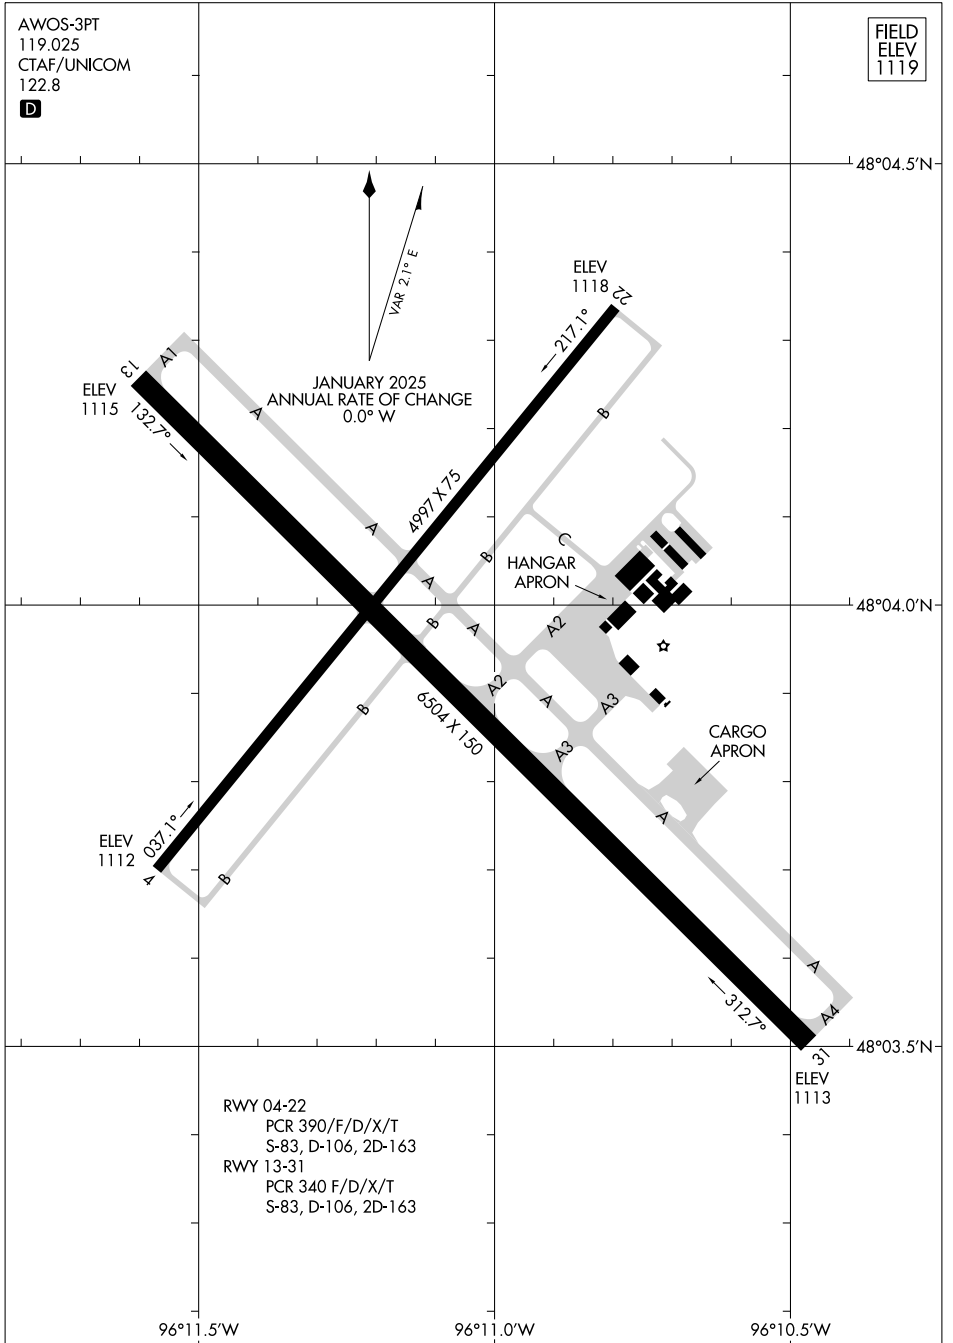

25107

AIRPORT DIAGRAM

AL-5201 (FAA)

THIEF RIVER FALLS RGNL (TVF)
THIEF RIVER FALLS, MINNESOTA

AWOS-3PT
119.025
CTAF/UNICOM
122.8

FIELD
ELEV
1119

NC-1, 17 APR 2025 to 15 MAY 2025

NC-1, 17 APR 2025 to 15 MAY 2025

RWY 04-22
PCR 390/F/D/X/T
S-83, D-106, 2D-163

RWY 13-31
PCR 340 F/D/X/T
S-83, D-106, 2D-163

AIRPORT DIAGRAM

25107

THIEF RIVER FALLS, MINNESOTA
THIEF RIVER FALLS RGNL (TVF)