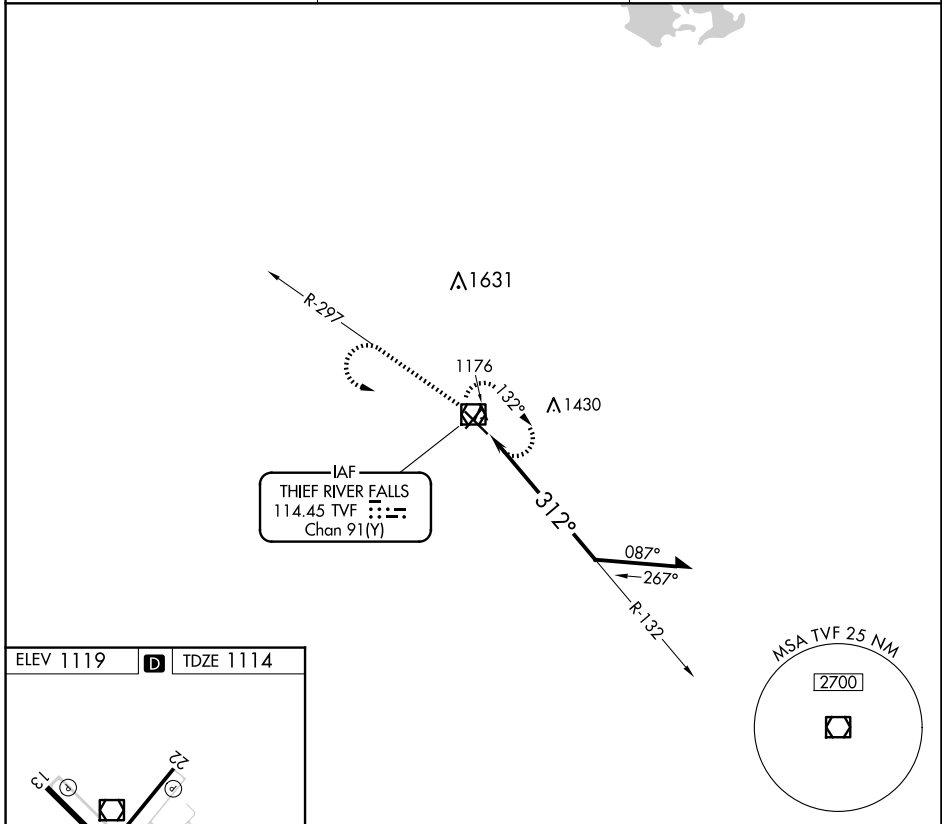

VOR/DME TVF 114.45 Chan 91(Y)	APP CRS 312°	Rwy Idg TDZE Apt Elev	6304 1114 1119
---	------------------------	-----------------------------	---

VOR RWY 31

THIEF RIVER FALLS RGNL (TVF)

		MISSED APPROACH: Climb to 2700 on TVF R-297 then left turn direct TVF VOR/DME and hold.

AWOS-3PT 119.025	MINNEAPOLIS CENTER 132.15 269.6	UNICOM 122.8 (CTAF)
----------------------------	---	-------------------------------

CATEGORY	A	B	C	D
S-31	1660-1/2	546 (600-1/2)	1660-1 1/8	546 (600-1 1/8)
C CIRCLING	1660-1	541 (600-1)	1820-2 701 (800-2)	1980-2 3/4 861 (900-2 3/4)