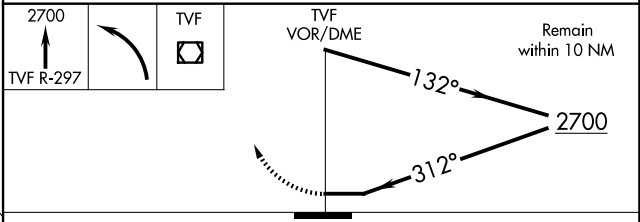

VOR/DME TVF 114.45 Chan 91(Y)	APP CRS 312°	Rwy Idg TDZE Apt Elev	6304 1114 1119

VOR RWY 31

THIEF RIVER FALLS RGNL (TVF)

		MISSED APPROACH: Climb to 2700 on TVF R-297 then left turn direct TVF VOR/DME and hold.

AWOS-3PT 119.025	MINNEAPOLIS CENTER 132.15 269.6	UNICOM 122.8 (CTAF)

CATEGORY	A	B	C	D
S-31	1660-1/2	546 (600-1/2)	1660-1 1/8	546 (600-1 1/8)
C CIRCLING	1660-1	541 (600-1)	1820-2 701 (800-2)	1980-2 3/4 861 (900-2 3/4)

NC-1, 17 APR 2025 to 15 MAY 2025

NC-1, 17 APR 2025 to 15 MAY 2025