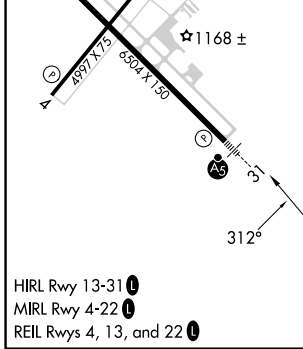

VOR/DME TVF 114.45 Chan 91(Y)	APP CRS 312°	Rwy Idg TDZE Apt Elev	6304 1114 1119
---	------------------------	-----------------------------	---

VOR RWY 31

THIEF RIVER FALLS RGNL (TVF)

		MISSED APPROACH: Climb to 2700 on TVF R-297 then left turn direct TVF VOR/DME and hold.

AWOS-3PT 119.025	MINNEAPOLIS CENTER 132.15 269.6	UNICOM 122.8 (CTAF)
----------------------------	---	-------------------------------

CATEGORY	A	B	C	D
S-31	1660-1/2	546 (600-1/2)	1660-1 1/8	546 (600-1 1/8)
C CIRCLING	1660-1	541 (600-1)	1820-2 701 (800-2)	1980-2 3/4 861 (900-2 3/4)