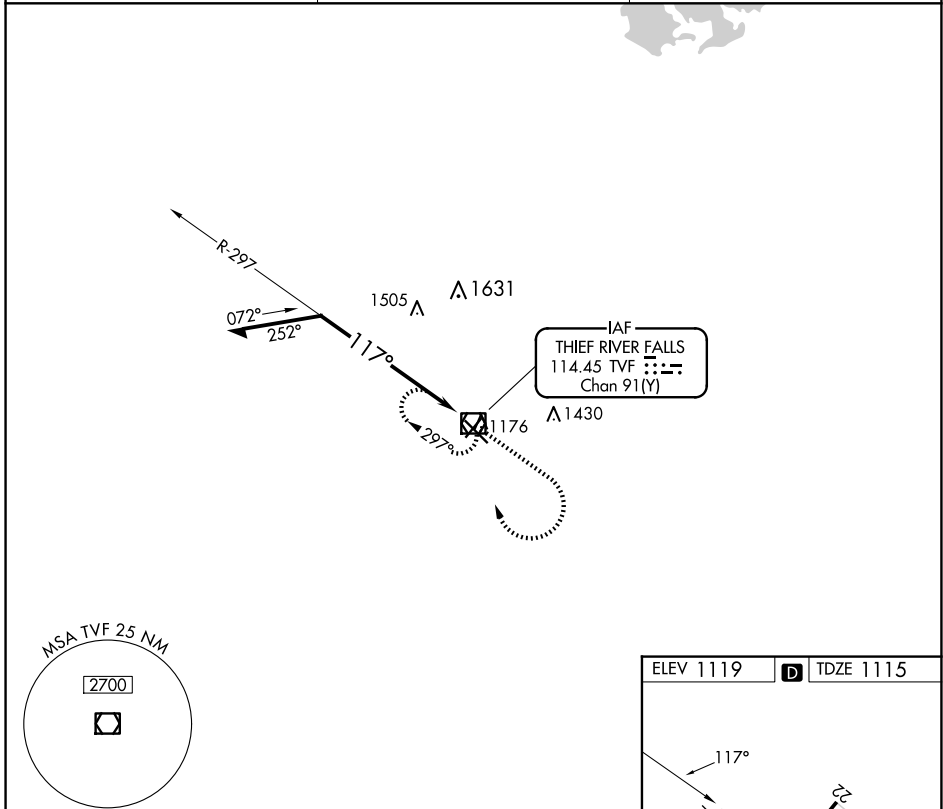

VOR/DME TVF 114.45 Chan 91(Y)	APP CRS 117°	Rwy Idg TDZE 1115 Apt Elev 1119	6504 1115 1119

VOR Y RWY 13

THIEF RIVER FALLS RGNL (TVF)

⚠ Circling to Rwy 4/22 NA at night. MISSED APPROACH: Climb to 2700 then right turn direct TVF VOR/DME and hold.

AWOS-3PT 119.025	MINNEAPOLIS CENTER 132.15 269.6	UNICOM 122.8 (CTAF)

NC-1, 17 APR 2025 to 15 MAY 2025

NC-1, 17 APR 2025 to 15 MAY 2025