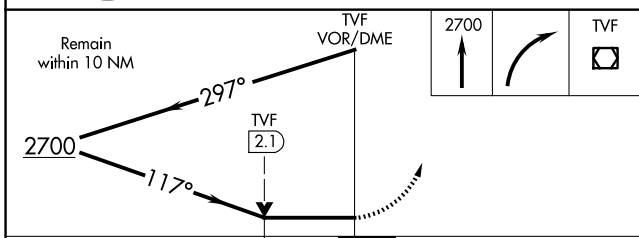

CATEGORY	A	B	C	D
S-13	1740-1 625 (700-1)		1740-1³/₄ 625 (700-1³/₄)	1740-2 625 (700-2)
C CIRCLING	1740-1 621 (700-1)		1820-2 701 (800-2)	1980-2³/₄ 861 (900-2³/₄)

HIRL Rwy 13-31 **Ⓛ**
MIRL Rwy 4-22 **Ⓛ**
REIL Rws 4, 13, and 22 **Ⓛ**