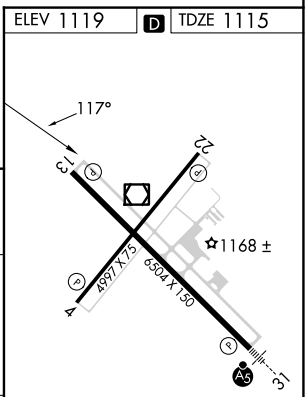

CATEGORY	A	B	C	D
S-13	1740-1 625 (700-1)		1740-1³/₄ 625 (700-1³/₄)	1740-2 625 (700-2)
C CIRCLING	1740-1 621 (700-1)		1820-2 701 (800-2)	1980-2³/₄ 861 (900-2³/₄)

HIRL Rwy 13-31 **Ⓛ**
MIRL Rwy 4-22 **Ⓛ**
REIL Rws 4, 13, and 22 **Ⓛ**