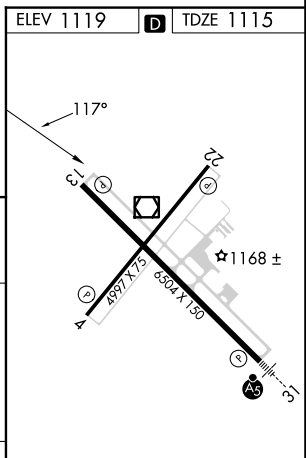

VOR/DME TVF 114.45 Chan 91(Y)	APP CRS 117°	Rwy Idg TDZE 1115 Apt Elev 1119	6504
---	------------------------	---	-------------

VOR Z RWY 13

THIEF RIVER FALLS RGNL (TVF)

DME required.	MISSED APPROACH: Climb to 2700 then right turn direct TVF VOR/DME and hold.
---------------	---

AWOS-3PT 119.025	MINNEAPOLIS CENTER 132.15 269.6	UNICOM 122.8 (CTAF)
----------------------------	---	-------------------------------

THIEF RIVER FALLS
114.45 TVF
Chan 91(Y)

CATEGORY	A	B	C	D
S-13	1520-1	405 (500-1)	1520-1¼	405 (500-1¼)

HIRL Rwy 13-31
MIRL Rwy 4-22
REIL Rws 4, 13, and 22

NC-1, 17 APR 2025 to 15 MAY 2025

NC-1, 17 APR 2025 to 15 MAY 2025