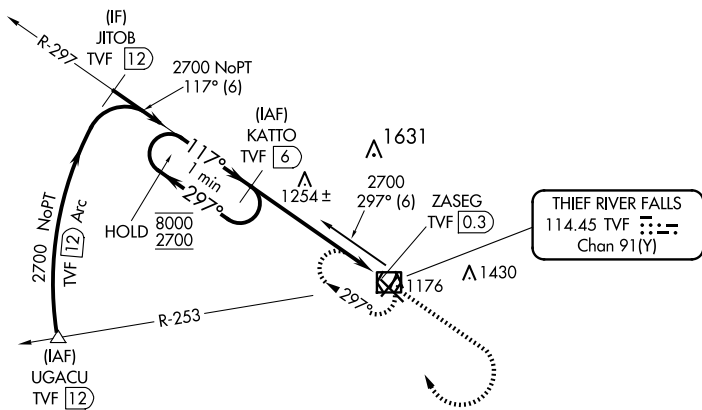

VOR/DME TVF 114.45 Chan 91(Y)	APP CRS 117°	Rwy Idg TDZE 1115 Apt Elev 1119	6504
---	------------------------	---	-------------

VOR Z RWY 13

THIEF RIVER FALLS RGNL (TVF)

DME required.	MISSED APPROACH: Climb to 2700 then right turn direct TVF VOR/DME and hold.
---------------	---

AWOS-3PT 119.025	MINNEAPOLIS CENTER 132.15 269.6	UNICOM 122.8 (CTAF)
----------------------------	---	-------------------------------

THIEF RIVER FALLS
114.45 TVF
Chan 91(Y)

CATEGORY	A	B	C	D
S-13	1520-1	405 (500-1)	1520-1¼	405 (500-1¼)

HIRL Rwy 13-31
MIRL Rwy 4-22
REIL Rws 4, 13, and 22

NC-1, 17 APR 2025 to 15 MAY 2025

NC-1, 17 APR 2025 to 15 MAY 2025