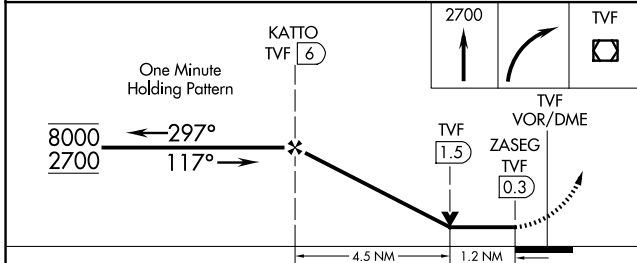

CATEGORY	A	B	C	D
S-13	1520-1	405 (500-1)	1520-1¼	405 (500-1¼)

HIRL Rwy 13-31
MIRL Rwy 4-22
REIL Rws 4, 13, and 22

NC-1, 17 APR 2025 to 15 MAY 2025

NC-1, 17 APR 2025 to 15 MAY 2025