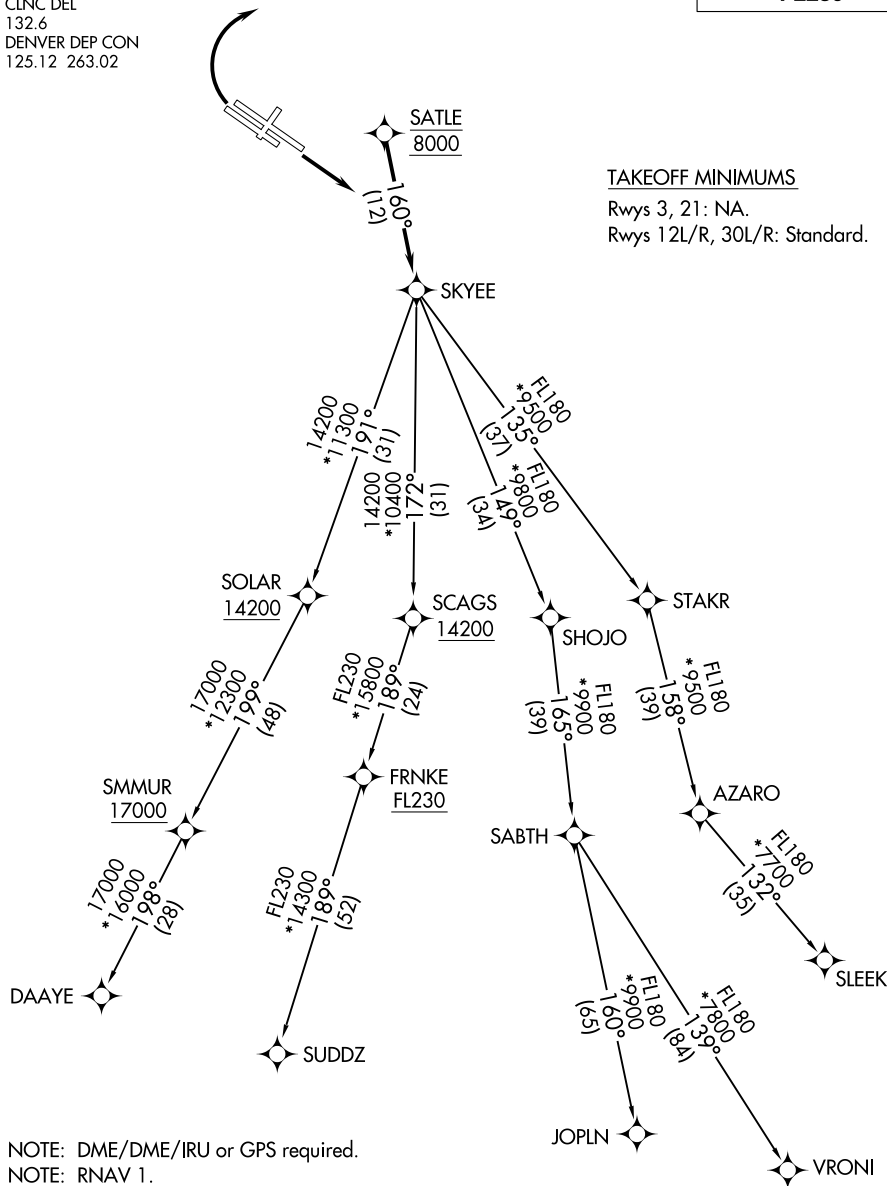

SKYEE ONE DEPARTURE (RNAV)

AL-5612 (FAA)

ROCKY MOUNTAIN METRO (BJC)
DENVER, COLORADO

ATIS
126.25
CLNC DEL
132.6
DENVER DEP CON
125.12 263.02

**TOP ALTITUDE:
FL230**

TAKEOFF MINIMUMS

Rwys 3, 21: NA.
Rwys 12L/R, 30L/R: Standard.

SW-1, 17 APR 2025 to 15 MAY 2025

SW-1, 17 APR 2025 to 15 MAY 2025

NOTE: DME/DME/IRU or GPS required.
NOTE: RNAV 1.
NOTE: Turbojets only.
NOTE: RADAR required.

NOTE: Chart not to scale.

(NARRATIVE ON FOLLOWING PAGE)

SKYEE ONE DEPARTURE (RNAV)