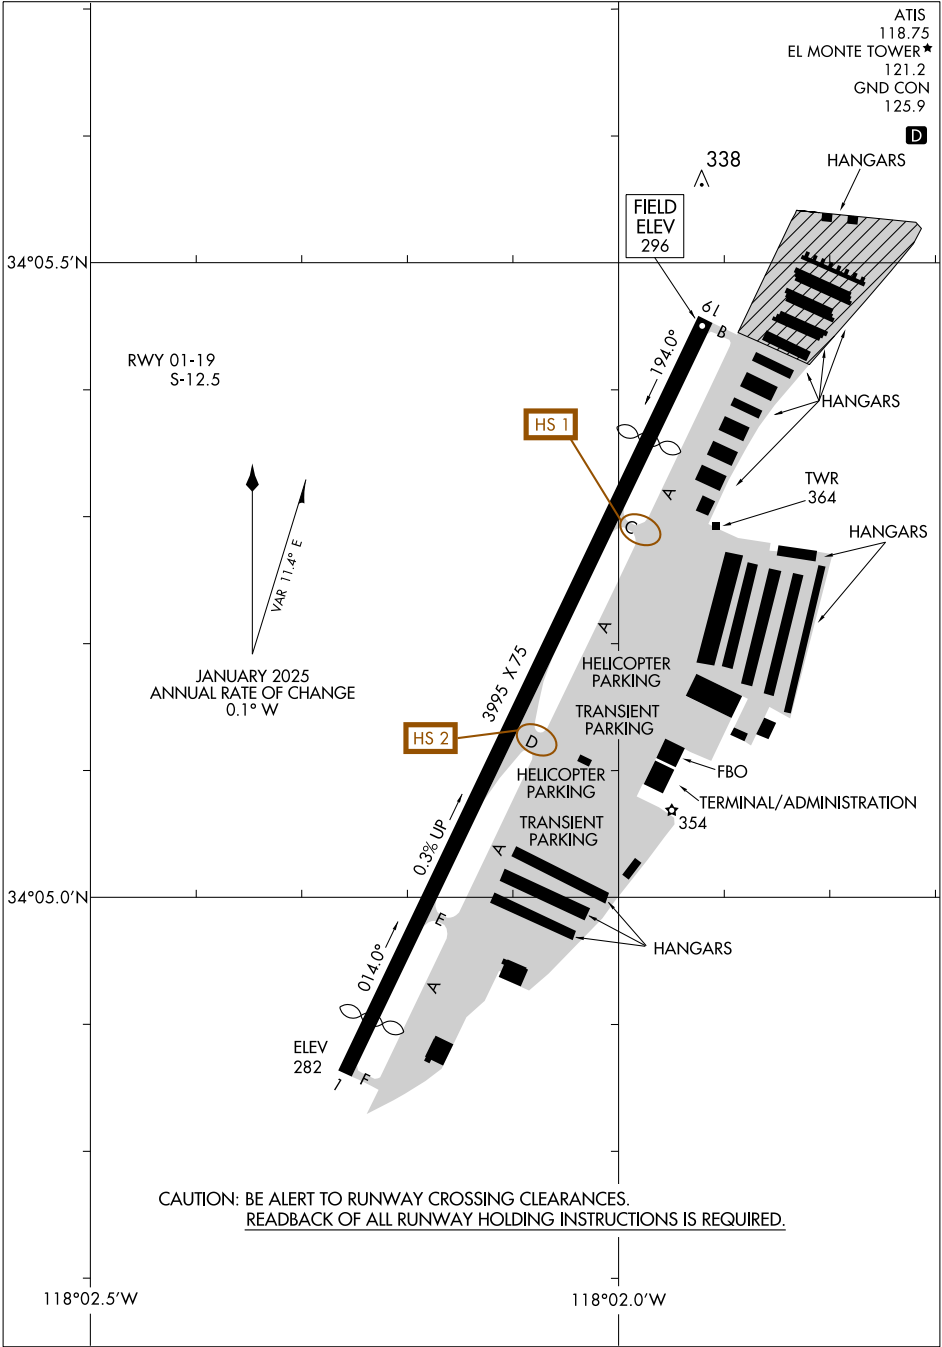

AIRPORT DIAGRAM

AL-5639 (FAA)

SAN GABRIEL VALLEY (EMT)
EL MONTE, CALIFORNIA

ATIS 118.75
EL MONTE TOWER★ 121.2
GND CON 125.9

D

SW-3, 17 APR 2025 to 15 MAY 2025

SW-3, 17 APR 2025 to 15 MAY 2025

AIRPORT DIAGRAM

EL MONTE, CALIFORNIA
SAN GABRIEL VALLEY (EMT)