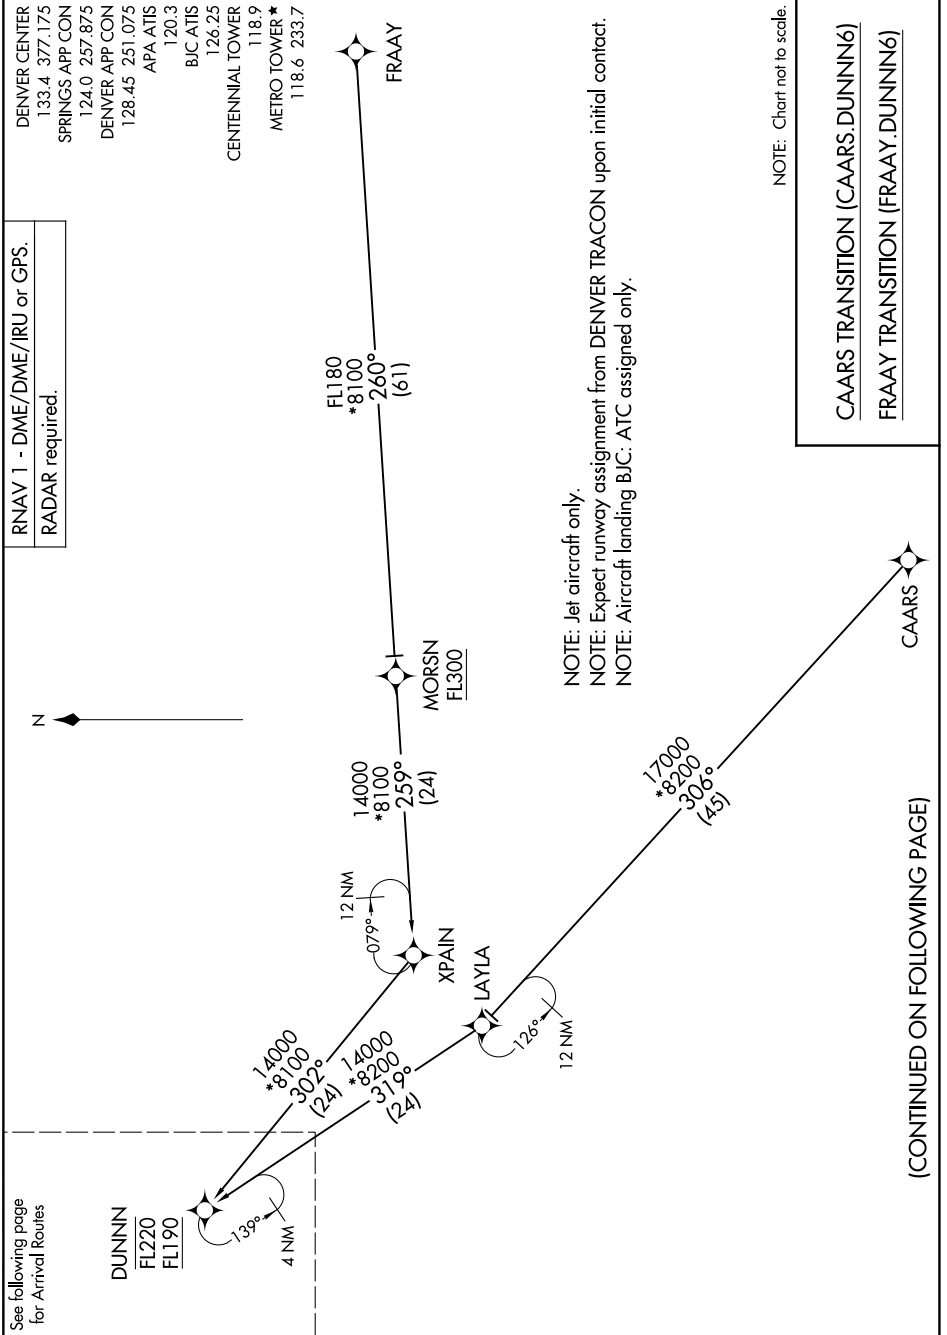

# DUNNN SIX ARRIVAL (RNAV) Transition Routes

SW-1, 17 APR 2025 to 15 MAY 2025

(CONTINUED ON FOLLOWING PAGE)

SW-1, 17 APR 2025 to 15 MAY 2025