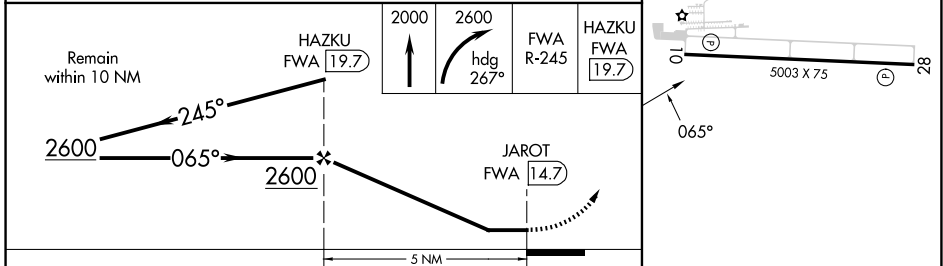

VORTAC FWA 117.8 Chan 125	APP CRS 065°	Rwy Idg TDZE Apt Elev 806	N/A N/A 806

VOR-A
HUNTINGTON MUNI (HHG)

DME required.	MISSED APPROACH: Climb to 2000 then climbing right turn to 2600 on heading 267° and on FWA VORTAC R-245 to HAZKU/19.7 DME and hold.

AWOS-3PT 126.575	FORT WAYNE APP CON 127.2 284.6	UNICOM 122.8 (CTAF) 0

CATEGORY	A	B	C	D
C CIRCLING	1300-1	494 (500-1)	1460-1¾ 654 (700-1¾)	1540-2¼ 734 (800-2¼)

EC-2, 17 APR 2025 to 15 MAY 2025

EC-2, 17 APR 2025 to 15 MAY 2025