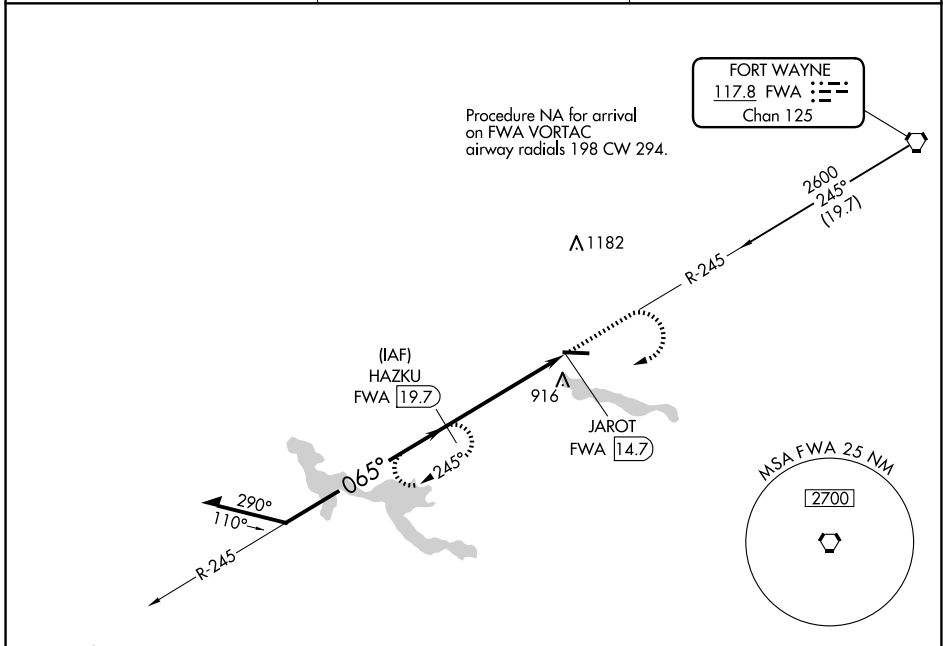

VORTAC FWA 117.8 Chan 125	APP CRS 065°	Rwy Idg TDZE Apt Elev 806	N/A N/A 806
---	------------------------	---	--

VOR-A
HUNTINGTON MUNI (HHG)

DME required.	MISSED APPROACH: Climb to 2000 then climbing right turn to 2600 on heading 267° and on FWA VORTAC R-245 to HAZKU/19.7 DME and hold.
---------------	---

AWOS-3PT 126.575	FORT WAYNE APP CON 127.2 284.6	UNICOM 122.8 (CTAF) 0
----------------------------	--	---------------------------------

CATEGORY	A	B	C	D
C CIRCLING	1300-1	494 (500-1)	1460-1¾ 654 (700-1¾)	1540-2¼ 734 (800-2¼)

EC-2, 17 APR 2025 to 15 MAY 2025

EC-2, 17 APR 2025 to 15 MAY 2025