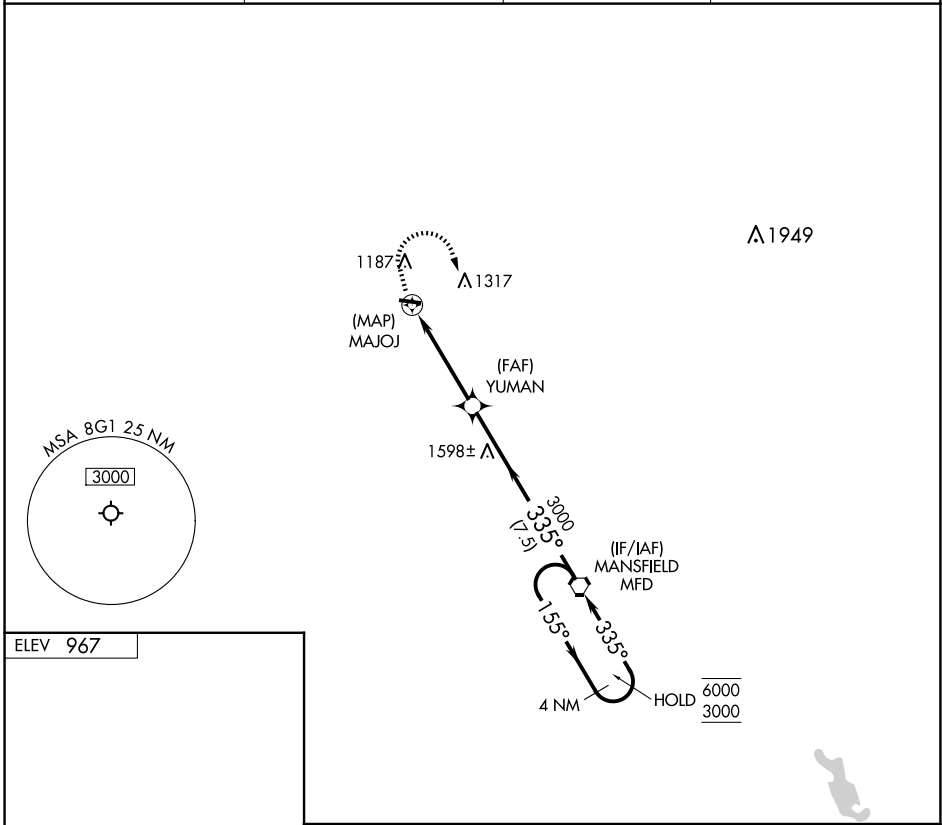

APP CRS 335°	Rwy Idg TDZE Apt Elev	N/A N/A 967
------------------------	-----------------------------	--

RNAV (GPS)-A

WILLARD (8G1)

RNP APCH.	MISSED APPROACH: Climbing right turn to 3000 direct MFD VORTAC and hold.
NA Procedure NA at night. Use Marion altimeter setting.	

MNN ASOS 119.975	CLEVELAND APP CON * 128.35 360.65	CLEVELAND RADIO 122.6	CTAF 122.9
----------------------------	---	---------------------------------	-------------------

CATEGORY	A	B	C	D
<input checked="" type="checkbox"/> CIRCLING	1560-1 593 (600-1)	1700-1 733 (800-1)	1700-2 733 (800-2)	NA

EC-2, 17 APR 2025 to 15 MAY 2025

EC-2, 17 APR 2025 to 15 MAY 2025