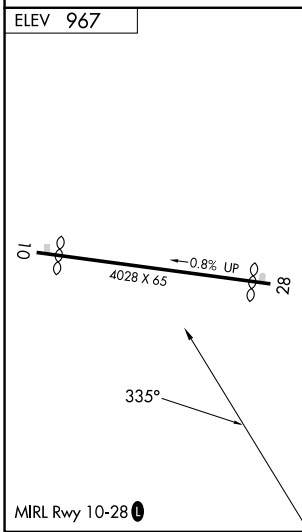

APP CRS 335°	Rwy Idg TDZE Apt Elev	N/A N/A 967

RNAV (GPS)-A

WILLARD (8G1)

RNP APCH.	MISSED APPROACH: Climbing right turn to 3000 direct MFD VORTAC and hold.
NA Procedure NA at night. Use Marion altimeter setting.	

MNN ASOS 119.975	CLEVELAND APP CON * 128.35 360.65	CLEVELAND RADIO 122.6	CTAF 122.9

CATEGORY	A	B	C	D
☒ CIRCLING	1560-1 593 (600-1)	1700-1 733 (800-1)	1700-2 733 (800-2)	NA

EC-2, 17 APR 2025 to 15 MAY 2025

EC-2, 17 APR 2025 to 15 MAY 2025