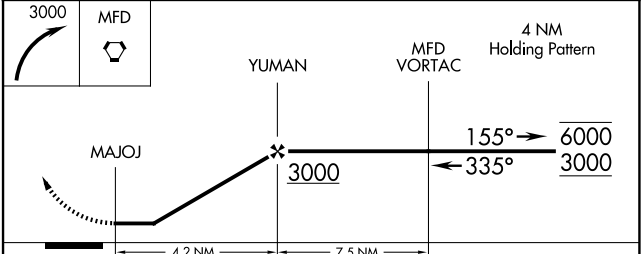

APP CRS 335°	Rwy Idg TDZE Apt Elev	N/A N/A 967
------------------------	-----------------------------	--

RNAV (GPS)-A

WILLARD (8G1)

RNP APCH.	MISSED APPROACH: Climbing right turn to 3000 direct MFD VORTAC and hold.
NA Procedure NA at night. Use Marion altimeter setting.	

MNN ASOS 119.975	CLEVELAND APP CON * 128.35 360.65	CLEVELAND RADIO 122.6	CTAF 122.9
----------------------------	---	---------------------------------	-------------------

CATEGORY	A	B	C	D
<input checked="" type="checkbox"/> CIRCLING	1560-1 593 (600-1)	1700-1 733 (800-1)	1700-2 733 (800-2)	NA