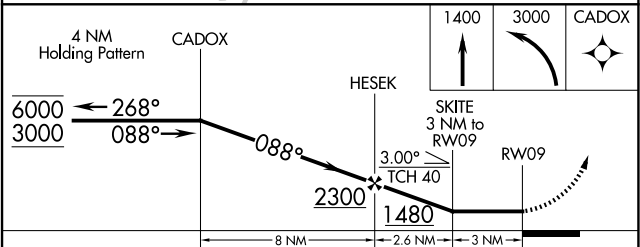

APP CRS	Rwy Idg	N/A
<b>088°</b>	TDZE	N/A
	Apt Elev	<b>496</b>

# RNAV (GPS)-A

SKY KING (3I3)

RNP APCH.	Procedure NA at night. Use Terre Haute altimeter setting; when not received, use Paris altimeter setting and increase all MDA 40 feet.	MISSED APPROACH: Climb to 1400 then climbing left turn to 3000 direct CADOX and hold.
-----------	--	---

HULMAN APP CON <b>125.45 339.8</b>	UNICOM <b>122.8 (CTAF)</b>
---------------------------------------	-------------------------------

CATEGORY	A	B	C	D
<input checked="" type="checkbox"/> CIRCLING	1000-1 504 (600-1)	1340-1¼ 844 (900-1¼)	NA	NA