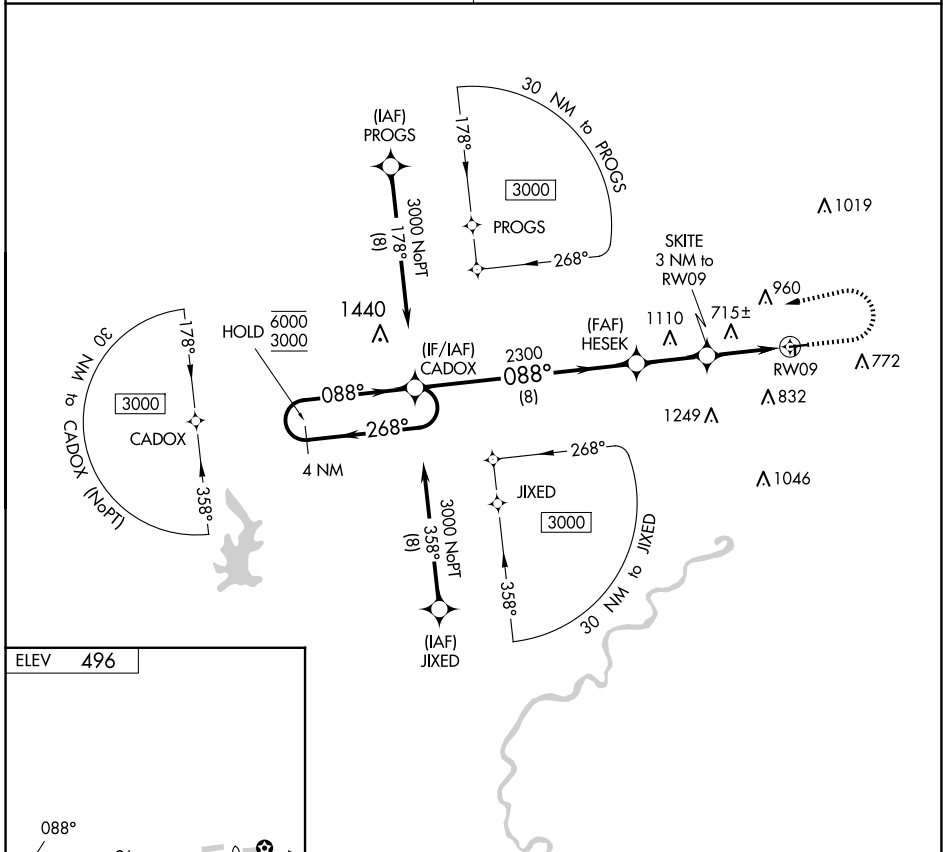

APP CRS	Rwy Idg	N/A
<b>088°</b>	TDZE	N/A
	Apt Elev	<b>496</b>

# RNAV (GPS)-A

SKY KING (3I3)

RNP APCH.	Procedure NA at night. Use Terre Haute altimeter setting; when not received, use Paris altimeter setting and increase all MDA 40 feet.	MISSED APPROACH: Climb to 1400 then climbing left turn to 3000 direct CADOX and hold.
-----------	--	---

HULMAN APP CON <b>125.45 339.8</b>	UNICOM <b>122.8 (CTAF)</b>
---------------------------------------	-------------------------------

CATEGORY	A	B	C	D
<input checked="" type="checkbox"/> CIRCLING	1000-1 504 (600-1)	1340-1¼ 844 (900-1¼)	NA	NA

EC-2, 17 APR 2025 to 15 MAY 2025

EC-2, 17 APR 2025 to 15 MAY 2025