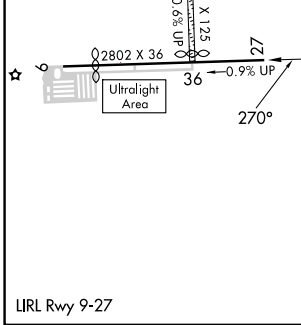

APP CRS 270°	Rwy Idg TDZE Apt Elev	N/A N/A 875
------------------------	-----------------------------	--------------------------

RNAV (GPS)-B

GALT FLD (10C)

▼ ▲ NA	Use Waukegan Rgnl altimeter setting. GPS or RNP-0.3 Required. DME/DME RNP-0.3 NA.	MISSED APPROACH: Climb to 2000, then climbing left turn to 3000 direct HADAK WP and hold.
-----------	---	---

CHICAGO APP CON 120.55 306.925	UNICOM 122.8 (CTAF)
--	-------------------------------

CATEGORY	A	B	C	D
CIRCLING	1480-1	605 (700-1)	1540-1 ³ / ₄ 665 (700-1 ³ / ₄)	NA

EC-3, 17 APR 2025 to 15 MAY 2025

EC-3, 17 APR 2025 to 15 MAY 2025