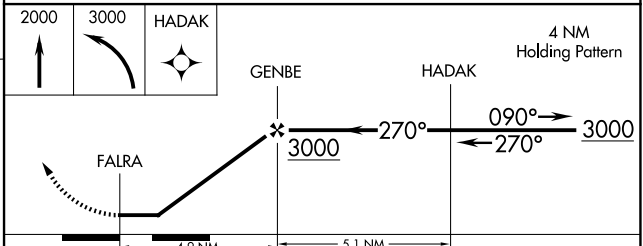

APP CRS 270°	Rwy Idg TDZE Apt Elev	N/A N/A 875

RNAV (GPS)-B

GALT FLD (10C)

▼ ▲ NA	Use Waukegan Rgnl altimeter setting. GPS or RNP-0.3 Required. DME/DME RNP-0.3 NA.	MISSED APPROACH: Climb to 2000, then climbing left turn to 3000 direct HADAK WP and hold.

CHICAGO APP CON 120.55 306.925	UNICOM 122.8 (CTAF)

CATEGORY	A	B	C	D
CIRCLING	1480-1	605 (700-1)	1540-1³/₄ 665 (700-1³/₄)	NA

EC-3, 17 APR 2025 to 15 MAY 2025

EC-3, 17 APR 2025 to 15 MAY 2025