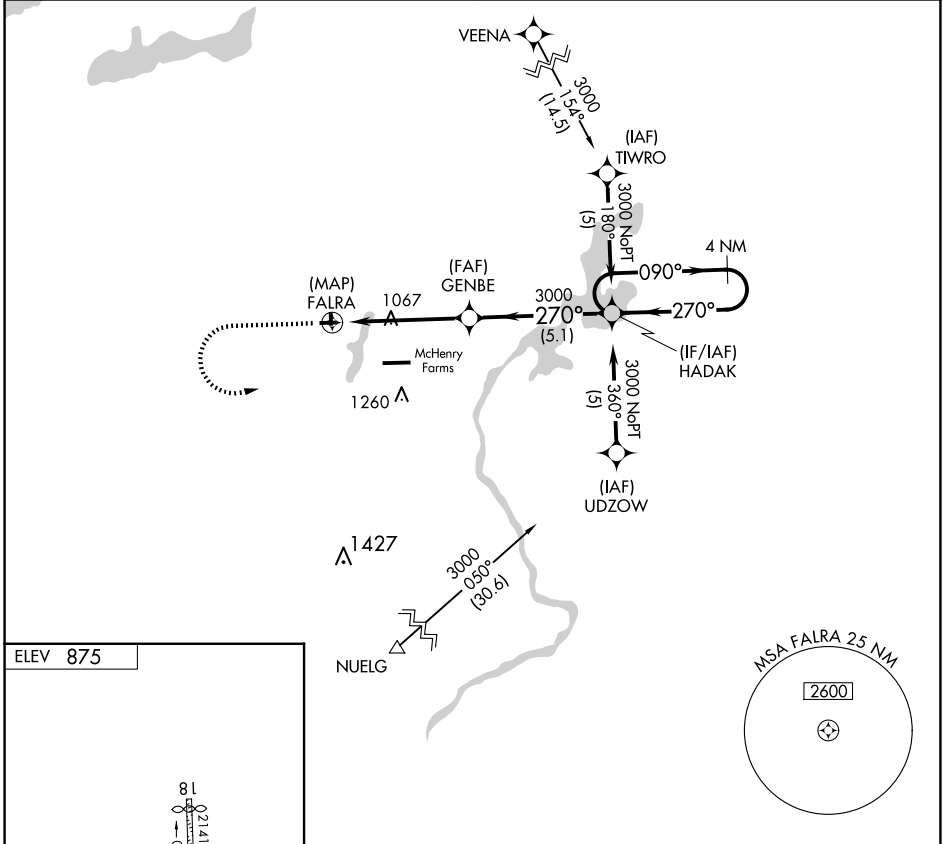

APP CRS 270°	Rwy Idg TDZE Apt Elev	N/A N/A 875
------------------------	-----------------------------	--------------------------

RNAV (GPS)-B

GALT FLD (10C)

▼ ▲ NA	Use Waukegan Rgnl altimeter setting. GPS or RNP-0.3 Required. DME/DME RNP-0.3 NA.	MISSED APPROACH: Climb to 2000, then climbing left turn to 3000 direct HADAK WP and hold.
-----------	---	---

CHICAGO APP CON 120.55 306.925	UNICOM 122.8 (CTAF)
--	-------------------------------

CATEGORY	A	B	C	D
CIRCLING	1480-1	605 (700-1)	1540-1 ³ / ₄ 665 (700-1 ³ / ₄)	NA

EC-3, 17 APR 2025 to 15 MAY 2025

EC-3, 17 APR 2025 to 15 MAY 2025