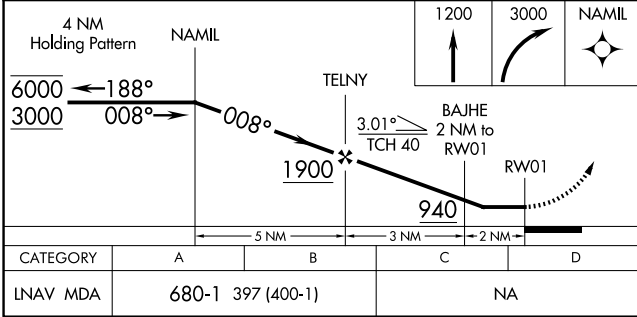

APP CRS	Rwy Idg	3202
008°	TDZE	283
	Apt Elev	287

RNAV (GPS) RWY 1

MADISONVILLE MUNI (51R)

RNP APCH - GPS.	MISSED APPROACH: Climb to 1200 then climbing right turn to 3000 direct NAMIL and hold.
<p>▼ Procedure NA at night.</p> <p>▲ NA Rwy 1 helicopter visibility reduction below 1 SM NA. Use UTS altimeter setting.</p>	

UTS ASOS 119.425	HOUSTON CENTER 134.8 269.6	CTAF 122.9
----------------------------	--------------------------------------	----------------------

SC-5, 17 APR 2025 to 15 MAY 2025

SC-5, 17 APR 2025 to 15 MAY 2025