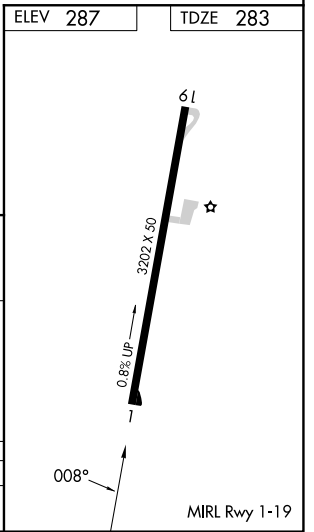

APP CRS	Rwy Idg	3202
008°	TDZE	283
	Apt Elev	287

RNAV (GPS) RWY 1

MADISONVILLE MUNI (51R)

RNP APCH - GPS.	MISSED APPROACH: Climb to 1200 then climbing right turn to 3000 direct NAMIL and hold.
<p>▼ Procedure NA at night.</p> <p>▲ NA Rwy 1 helicopter visibility reduction below 1 SM NA. Use UTS altimeter setting.</p>	

UTS ASOS 119.425	HOUSTON CENTER 134.8 269.6	CTAF 122.9
----------------------------	--------------------------------------	----------------------

SC-5, 17 APR 2025 to 15 MAY 2025

SC-5, 17 APR 2025 to 15 MAY 2025