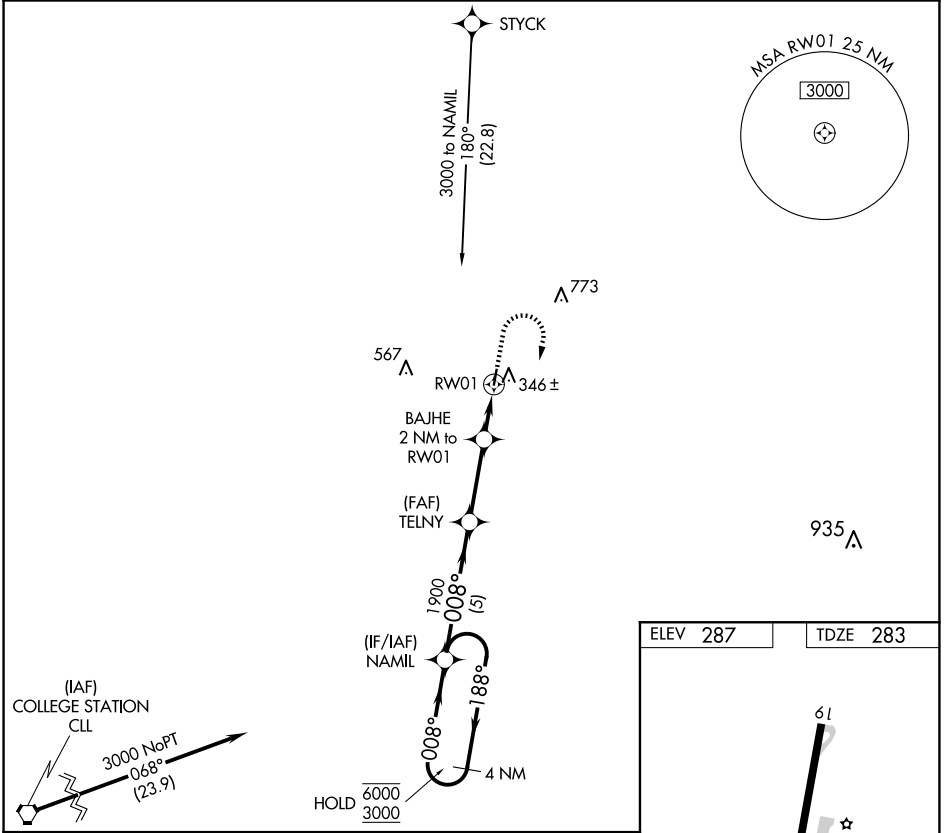

APP CRS	Rwy Idg	3202
008°	TDZE	283
	Apt Elev	287

RNAV (GPS) RWY 1

MADISONVILLE MUNI (51R)

RNP APCH - GPS.	MISSED APPROACH: Climb to 1200 then climbing right turn to 3000 direct NAMIL and hold.
<p>▼ Procedure NA at night.</p> <p>▲ NA Rwy 1 helicopter visibility reduction below 1 SM NA. Use UTS altimeter setting.</p>	

UTS ASOS 119.425	HOUSTON CENTER 134.8 269.6	CTAF 122.9
----------------------------	--------------------------------------	----------------------

SC-5, 17 APR 2025 to 15 MAY 2025

SC-5, 17 APR 2025 to 15 MAY 2025