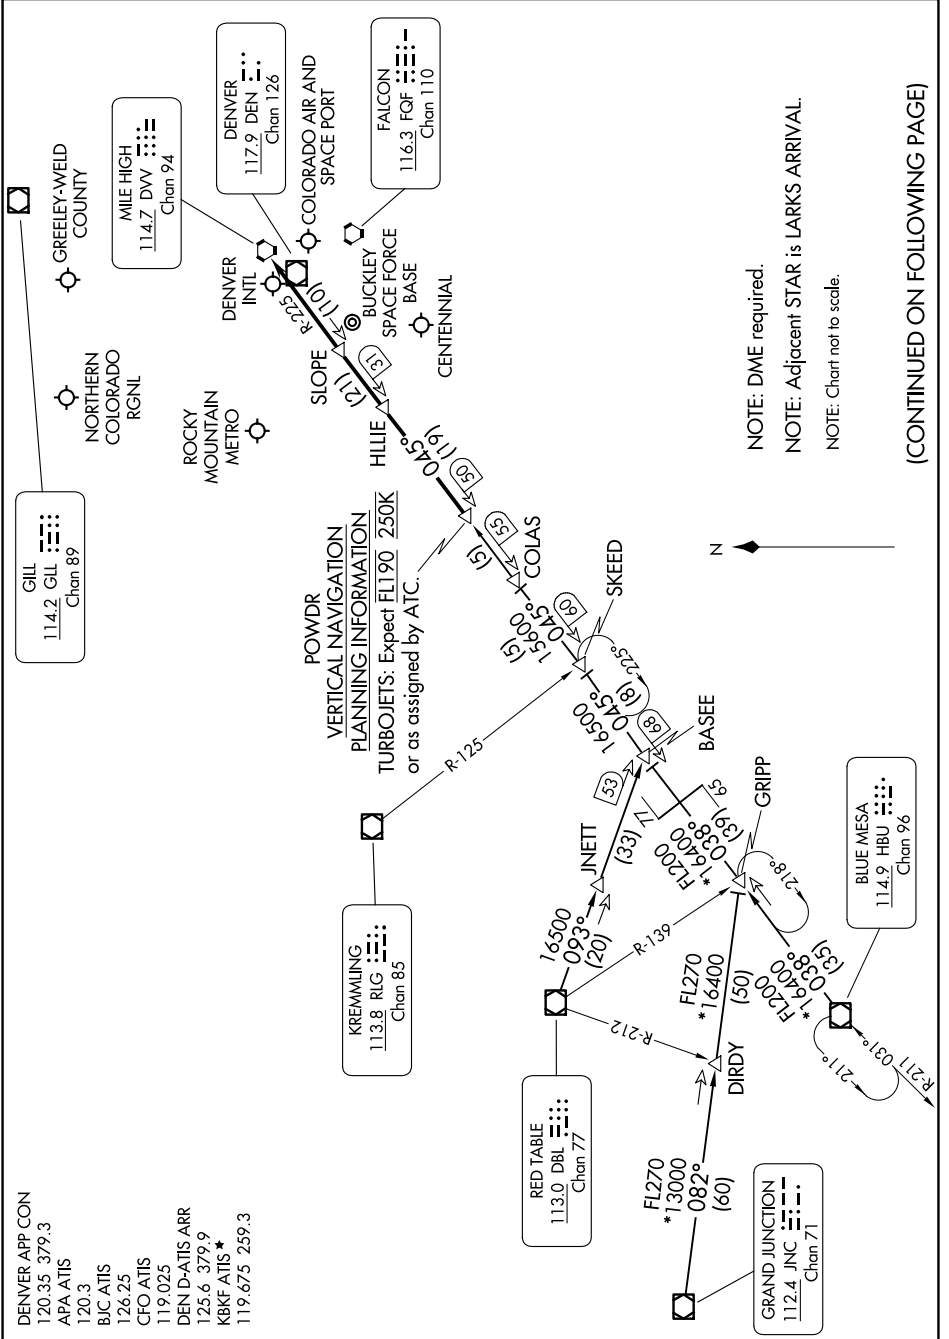

POWDR ONE ARRIVAL

SW-1, 17 APR 2025 to 15 MAY 2025

(CONTINUED ON FOLLOWING PAGE)

SW-1, 17 APR 2025 to 15 MAY 2025

POWDR ONE ARRIVAL