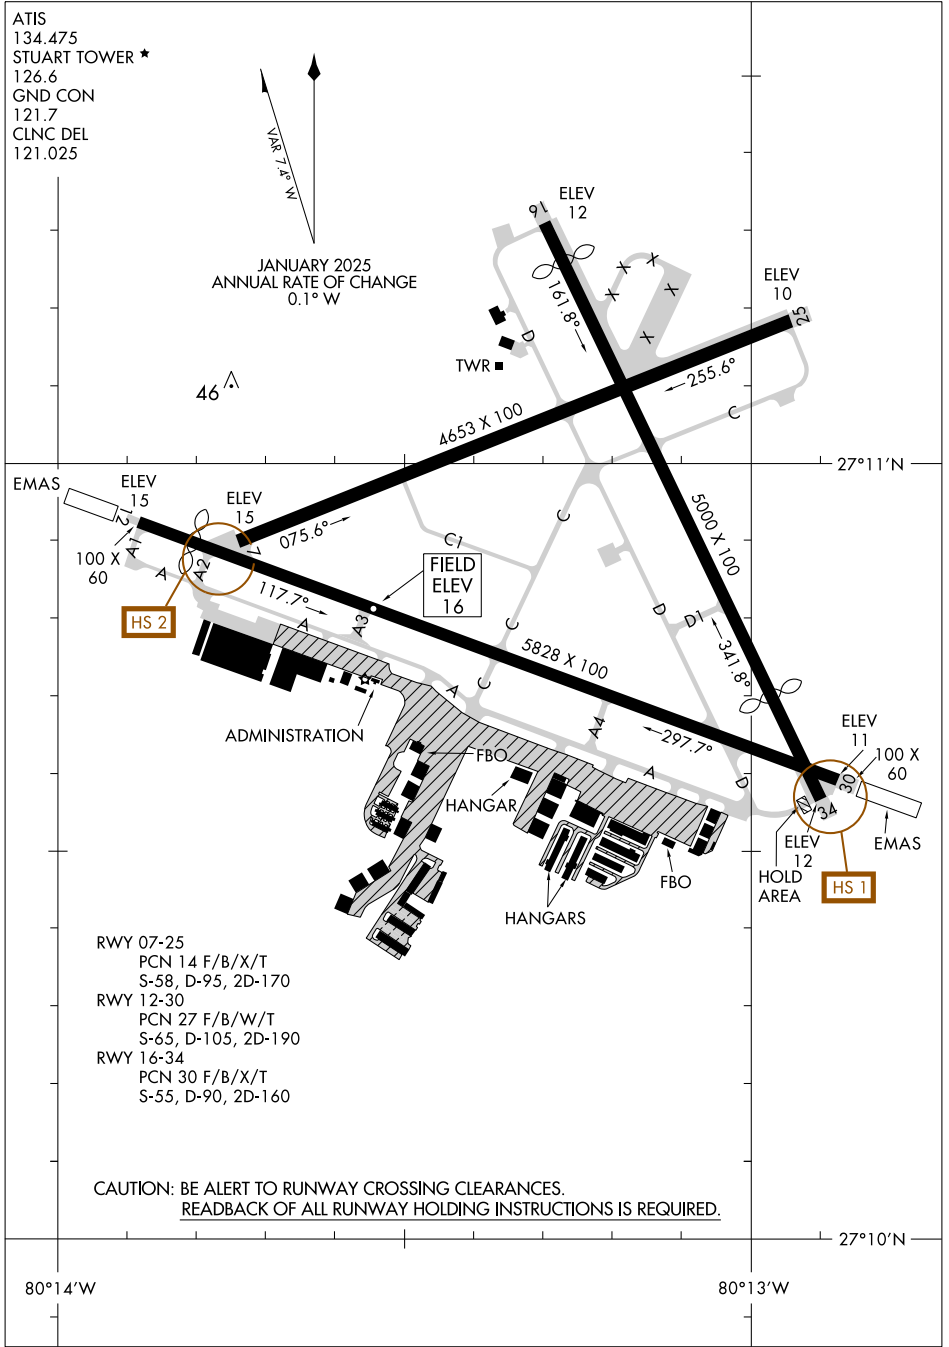

25107

AIRPORT DIAGRAM

AL-9217 (FAA)

WITHAM FLD (SUA)
STUART, FLORIDA

ATIS
 134.475
 STUART TOWER ★
 126.6
 GND CON
 121.7
 CLNC DEL
 121.025

JANUARY 2025
 ANNUAL RATE OF CHANGE
 0.1° W

SE-3, 17 APR 2025 to 15 MAY 2025

SE-3, 17 APR 2025 to 15 MAY 2025

CAUTION: BE ALERT TO RUNWAY CROSSING CLEARANCES.
 READBACK OF ALL RUNWAY HOLDING INSTRUCTIONS IS REQUIRED.

AIRPORT DIAGRAM

STUART, FLORIDA
WITHAM FLD (SUA)

25107