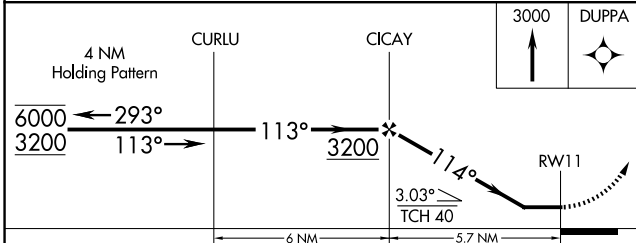

APP CRS	Rwy Idg	3098
114°	TDZE	1336
	Apt Elev	1336

RNAV (GPS) RWY 11

TRACY MUNI (TKC)

RNP APCH - GPS.

Procedure NA at night. Rwy 11 helicopter visibility reduction below 1 SM NA. Circling NA to Rwy 17-35.

MISSED APPROACH: Climb to 3000 direct DUPPA and hold.

AWOS-3PT 120.0	MINNEAPOLIS CENTER 127.1 290.2	CTAF 122.9
--------------------------	--	----------------------

CATEGORY	A	B	C	D
LNVA MDA	1920-1	584 (600-1)		NA
CIRCLING	1960-1	624 (700-1)		NA