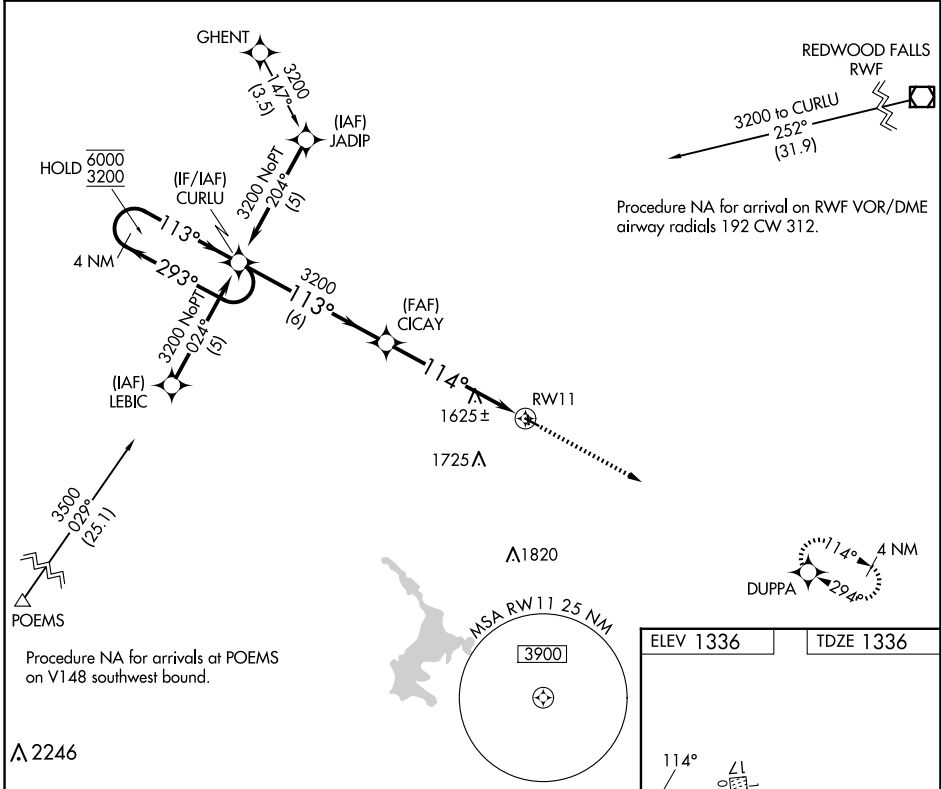

APP CRS	Rwy Idg	3098
114°	TDZE	1336
	Apt Elev	1336

RNAV (GPS) RWY 11

TRACY MUNI (TKC)

RNP APCH - GPS.

Procedure NA at night. Rwy 11 helicopter visibility reduction below 1 SM NA. Circling NA to Rwy 17-35.

MISSED APPROACH: Climb to 3000 direct DUPPA and hold.

AWOS-3PT 120.0	MINNEAPOLIS CENTER 127.1 290.2	CTAF 122.9
--------------------------	--	----------------------

CATEGORY	A	B	C	D
LNVA MDA	1920-1	584 (600-1)		NA
CIRCLING	1960-1	624 (700-1)		NA

MIRL Rwy 11-29

NC-1, 17 APR 2025 to 15 MAY 2025

NC-1, 17 APR 2025 to 15 MAY 2025