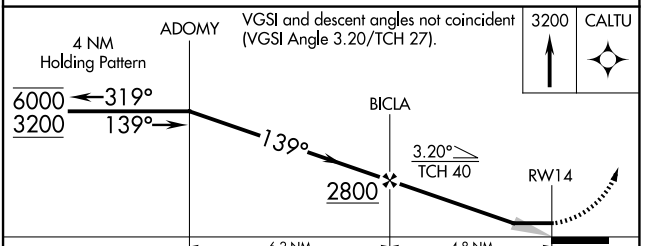

CATEGORY	A	B	C	D
LNAV MDA	1600-1	463 (500-1)	NA	
CIRCLING	1660-1 523 (600-1)	1760-1 623 (700-1)	NA	

NC-1, 17 APR 2025 to 15 MAY 2025

NC-1, 17 APR 2025 to 15 MAY 2025