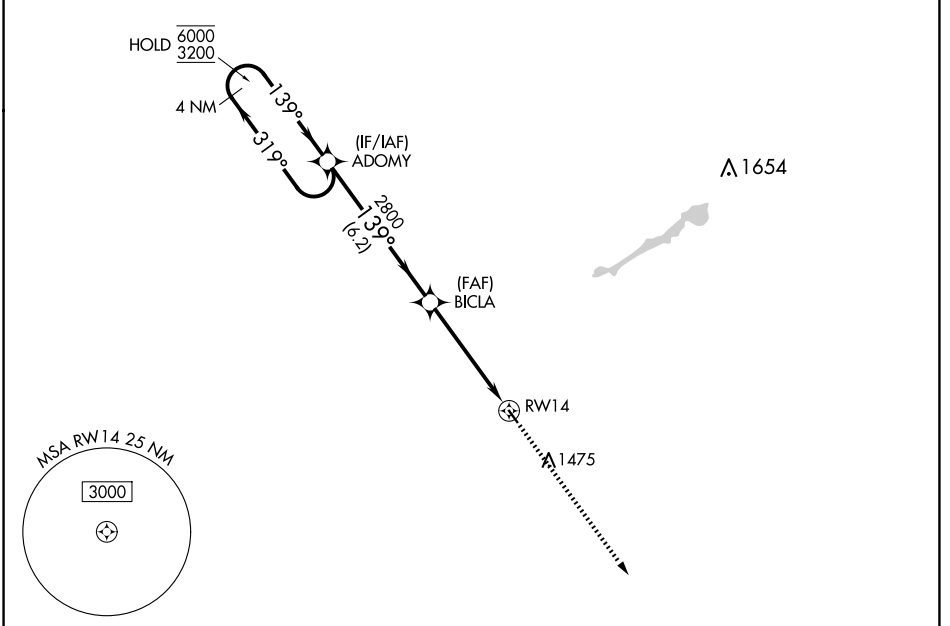

APP CRS 139°	Rwy Idg 3000
	TDZE 1137
	Apt Elev 1137

RNAV (GPS) RWY 14

FERTILE MUNI (D14)

RNP APCH - GPS.		MISSED APPROACH: Climb to 3200 direct CALTU and hold.
▼ ▲NA	Use Mahanomen altimeter setting.	
3N8 AWOS-3PT 121.125	GRAND FORKS APP CON* 118.1 318.1	UNICOM 122.8 (CTAF) 0

ELEV 1137	TDZE 1137
-----------	-----------

CATEGORY	A	B	C	D
LNAV MDA	1600-1	463 (500-1)	NA	
CIRCLING	1660-1 523 (600-1)	1760-1 623 (700-1)	NA	

NC-1, 17 APR 2025 to 15 MAY 2025

NC-1, 17 APR 2025 to 15 MAY 2025