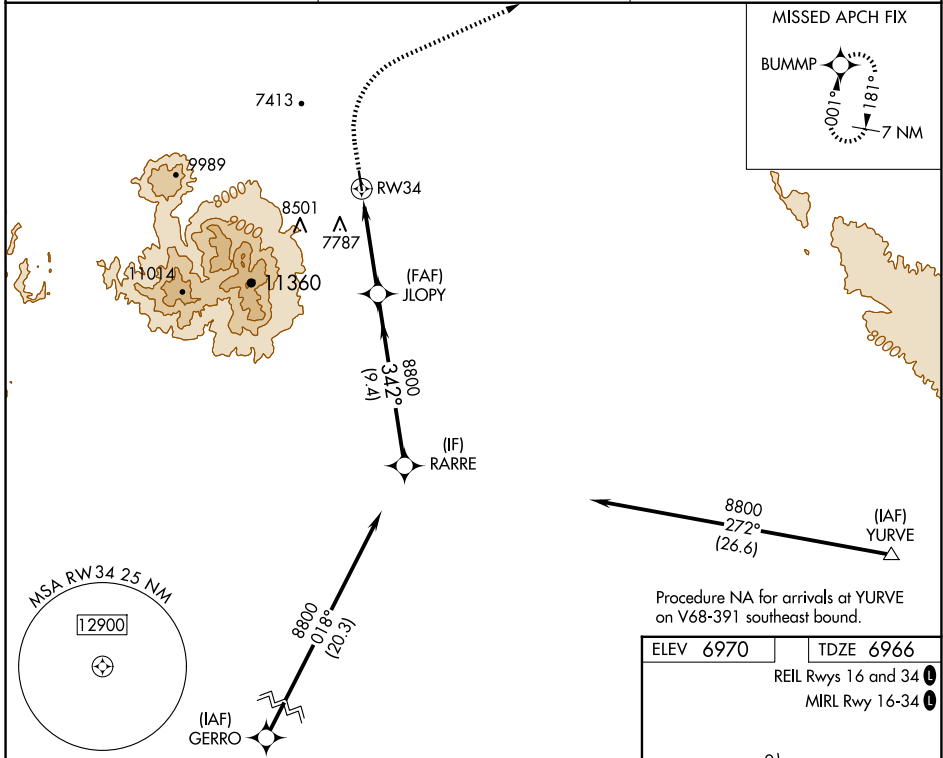

MONTICELLO, UTAH

AL-11773 (FAA)

23166

WAAS CH 45546 W34A	APP CRS 342°	Rwy Idg TDZE Apt Elev	5998 6966 6970
--	------------------------	-----------------------------	---

RNAV (GPS) RWY 34

MONTICELLO (U64)

RNP APCH - GPS. ▼ For uncompensated Baro-VNAV systems, LNAV/VNAV NA below -28°C or above 54°C.	MISSED APPROACH: Climb to 7600 then climbing right turn to 9700 direct BUMMP and hold.
---	--

AWOS-3PT 121.025	DENVER CENTER 127.55 256.875	UNICOM 122.8 (CTAF) 0
----------------------------	--	---------------------------------

ELEV 6970	TDZE 6966
REIL Rwys 16 and 34	
MIRL Rwy 16-34	

CATEGORY	A	B	C	D
LPV DA	7166-1	200 (200-1)		NA
LNAV/VNAV DA	7580-1¾	614 (700-1¾)		NA
LNAV MDA	7540-1	574 (600-1)		NA

MONTICELLO, UTAH
Orig 15JUN23

37°56'N-109°20'W

RNAV (GPS) RWY 34

MONTICELLO (U64)

SW-4, 17 APR 2025 to 15 MAY 2025

SW-4, 17 APR 2025 to 15 MAY 2025