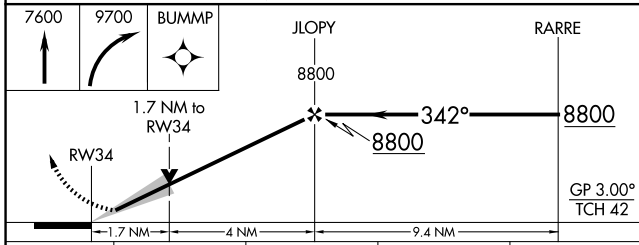

MONTICELLO, UTAH

AL-11773 (FAA)

23166

WAAS CH 45546 W34A	APP CRS 342°	Rwy Idg TDZE Apt Elev	5998 6966 6970

RNAV (GPS) RWY 34

MONTICELLO (U64)

RNP APCH - GPS. ▼ For uncompensated Baro-VNAV systems, LNAV/VNAV NA below -28°C or above 54°C.	MISSED APPROACH: Climb to 7600 then climbing right turn to 9700 direct BUMMP and hold.

AWOS-3PT 121.025	DENVER CENTER 127.55 256.875	UNICOM 122.8 (CTAF) 0