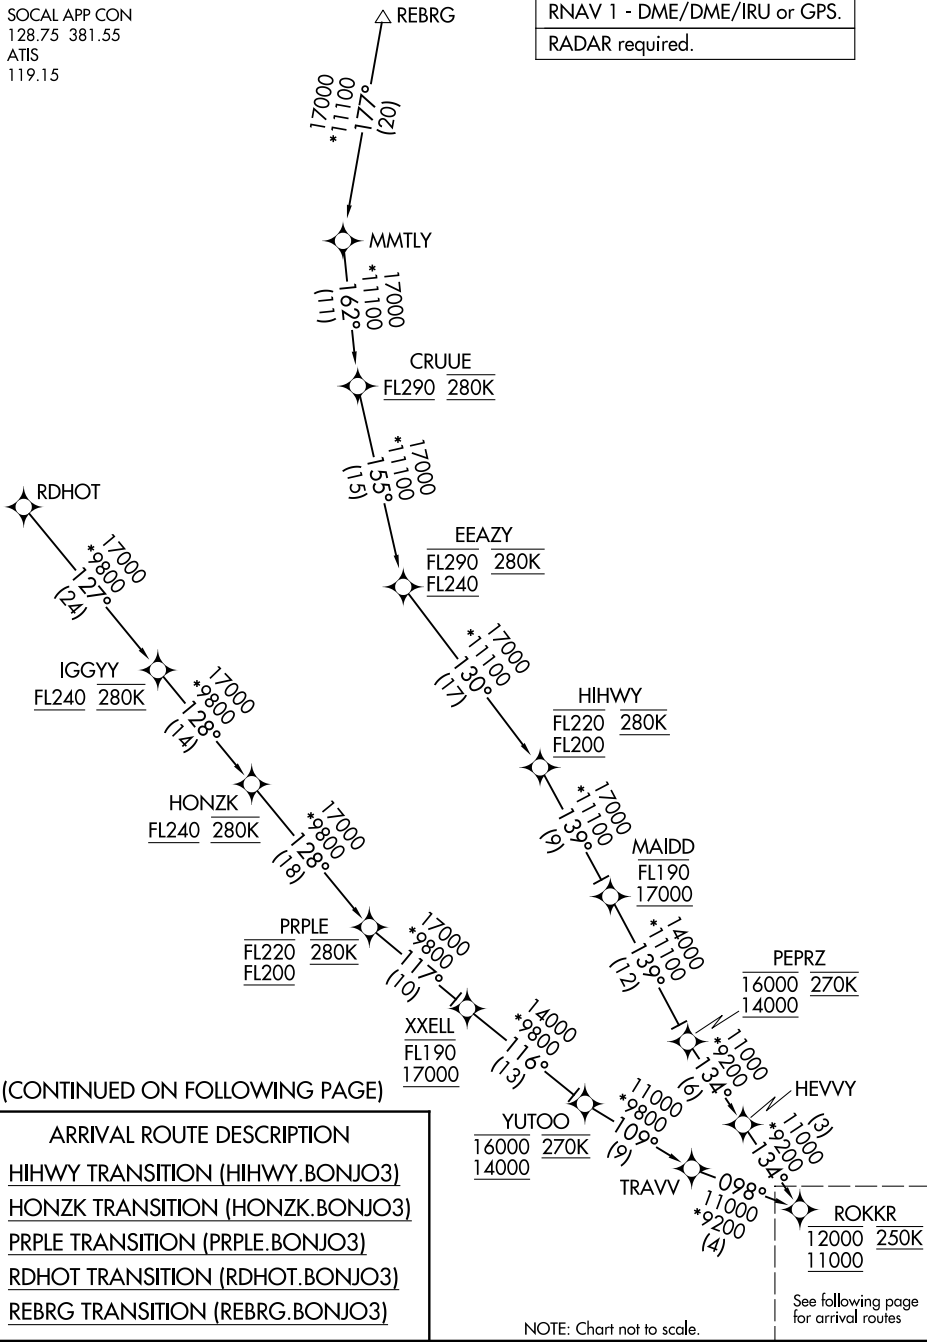

BONJO THREE ARRIVAL (RNAV) Transition Routes

SOCAL APP CON
128.75 381.55
ATIS
119.15

RNAV 1 - DME/DME/IRU or GPS.

RADAR required.

SW-3, 15 MAY 2025 to 12 JUN 2025

SW-3, 15 MAY 2025 to 12 JUN 2025

(CONTINUED ON FOLLOWING PAGE)

ARRIVAL ROUTE DESCRIPTION
<u>HIHWY TRANSITION (HIHWY.BONJO3)</u>
<u>HONZK TRANSITION (HONZK.BONJO3)</u>
<u>PRPLE TRANSITION (PRPLE.BONJO3)</u>
<u>RDHOT TRANSITION (RDHOT.BONJO3)</u>
<u>REBRG TRANSITION (REBRG.BONJO3)</u>

See following page for arrival routes

NOTE: Chart not to scale.

BONJO THREE ARRIVAL (RNAV) Transition Routes