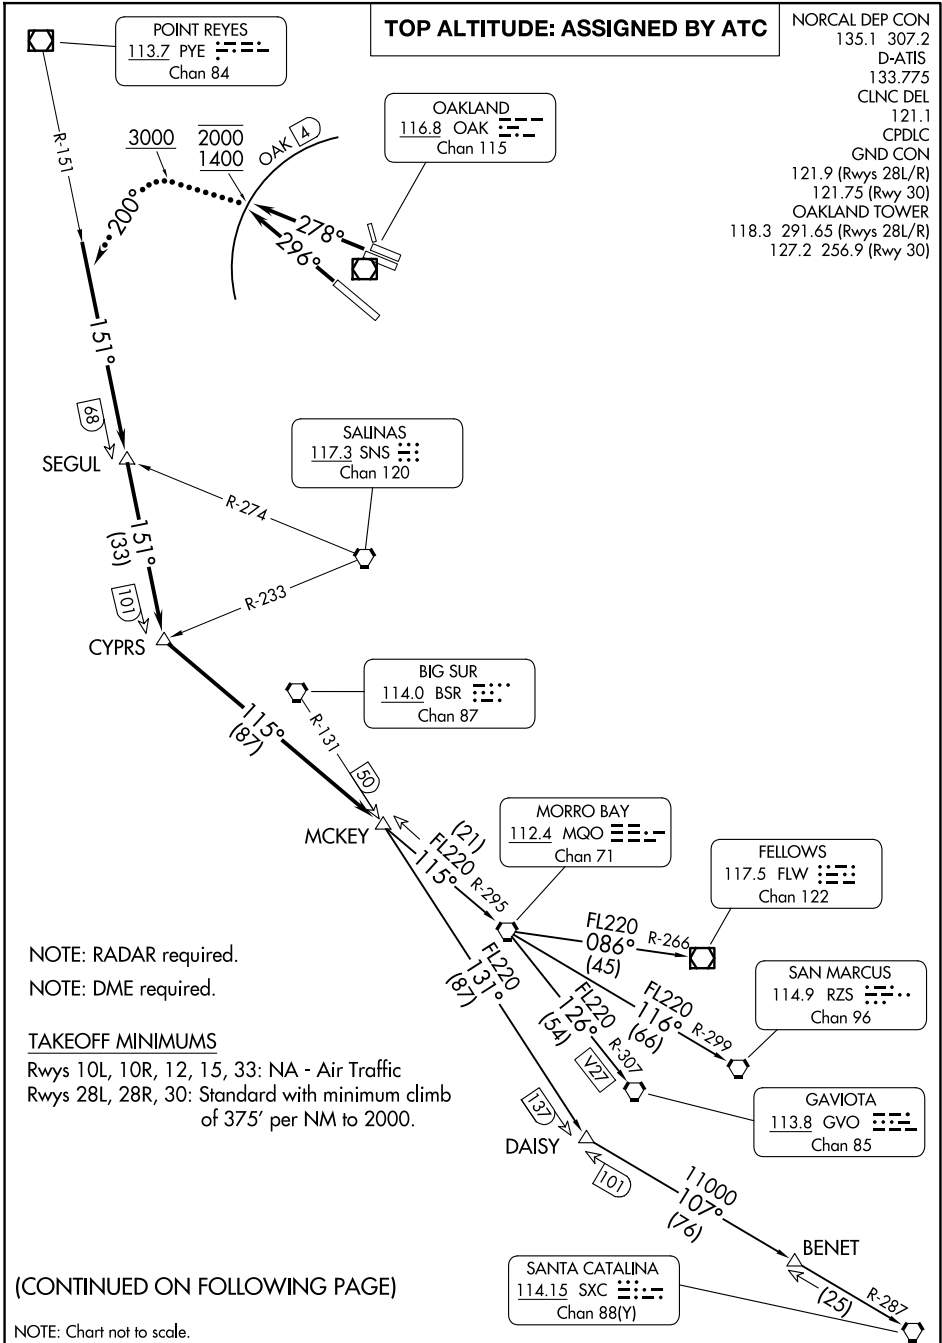

(COAST9.MCKEY) 25163
COAST NINE DEPARTURE

AL-294 (FAA)

OAKLAND INTL (OAK)
 OAKLAND, CALIFORNIA

SW-2, 12 JUN 2025 to 10 JUL 2025

SW-2, 12 JUN 2025 to 10 JUL 2025

(CONTINUED ON FOLLOWING PAGE)

NOTE: Chart not to scale.

COAST NINE DEPARTURE
 (COAST9.MCKEY) 01FEB18

OAKLAND, CALIFORNIA
 OAKLAND INTL (OAK)