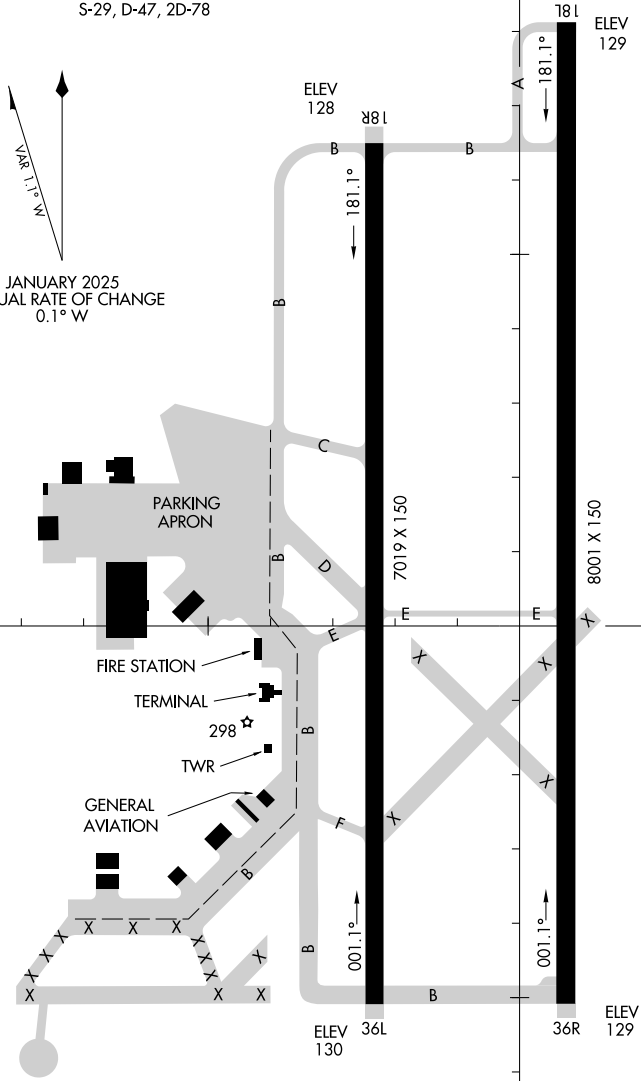

25107

AIRPORT DIAGRAM

AL-572 (FAA)

GREENVILLE MID-DELTA (GLH)
GREENVILLE, MISSISSIPPI

ASOS
125.525
GREENVILLE TOWER ★
119.0 56.9
GND CON
121.8 256.9

RWY 18L-36R
PCN 61 F/D/X/T
S-75, D-112, 2D-182, 2D/2D2-540
RWY 18R-36L
PCN 11 R/C/X/T
S-29, D-47, 2D-78

FIELD
ELEV
131

D

VAR 1.1° W
JANUARY 2025
ANNUAL RATE OF CHANGE
0.1° W

CAUTION: BE ALERT TO RUNWAY CROSSING CLEARANCES.
READBACK OF ALL RUNWAY HOLDING INSTRUCTIONS IS REQUIRED.

91°00'W

90°59'W

33°30'N

33°29'N

SC-4, 12 JUN 2025 to 10 JUL 2025

SC-4, 12 JUN 2025 to 10 JUL 2025

AIRPORT DIAGRAM

25107

GREENVILLE, MISSISSIPPI
GREENVILLE MID-DELTA (GLH)