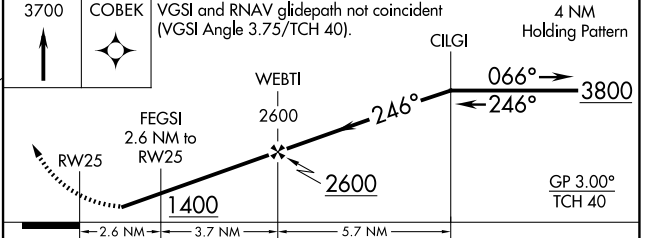

CATEGORY	A	B	C	D
LPV DA		NA		
LNAV/VNAV DA	NA			
LNAV MDA	1240-1	696 (700-1)		NA
CIRCLING	1320-1 776 (800-1)	1380-1 1/4 836 (900-1 1/4)	NA