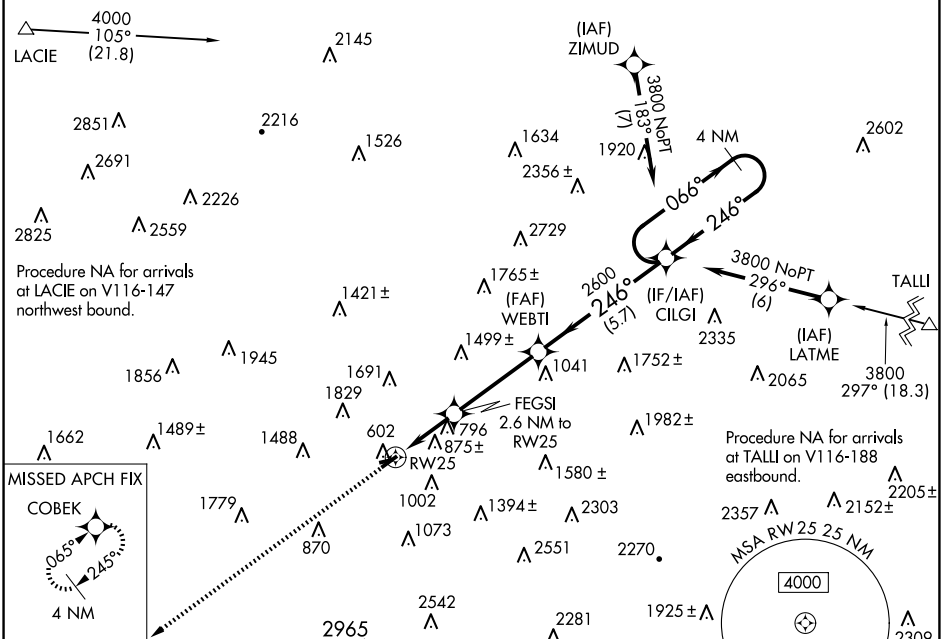

WAAS CH 45824 W25A	APP CRS 246°	Rwy Idg TDZE 544 Apt Elev 544	3375 544 544
--	------------------------	---	---

RNAV (GPS) RWY 25

WILKES-BARRE WYOMING VALLEY (WBW)

RNP APCH - GPS.

NA Circling NA to Rwy 9 and 27. Rwy 25 helicopter visibility reduction below 3/4 SM NA.
NA Baro-VNAV NA. Use AVP altimeter setting. Circling NA NW of Rwy 7-25.

MISSED APPROACH:
 Climb to 3700 direct COBEK and hold.

AVP ASOS 135.75	WILKES-BARRE APP CON 126.3 256.7	UNICOM 122.8 (CTAF)
---------------------------	--	-------------------------------

NE-4, 10 JUL 2025 to 07 AUG 2025

NE-4, 10 JUL 2025 to 07 AUG 2025

ELEV 544	TDZE 544
-----------------	-----------------

CATEGORY	A	B	C	D
LPV DA		NA		
LNAV/VNAV DA	NA			
LNAV MDA	1240-1	696 (700-1)		NA
CIRCLING	1320-1 776 (800-1)	1380-1 1/4 836 (900-1 1/4)	NA	