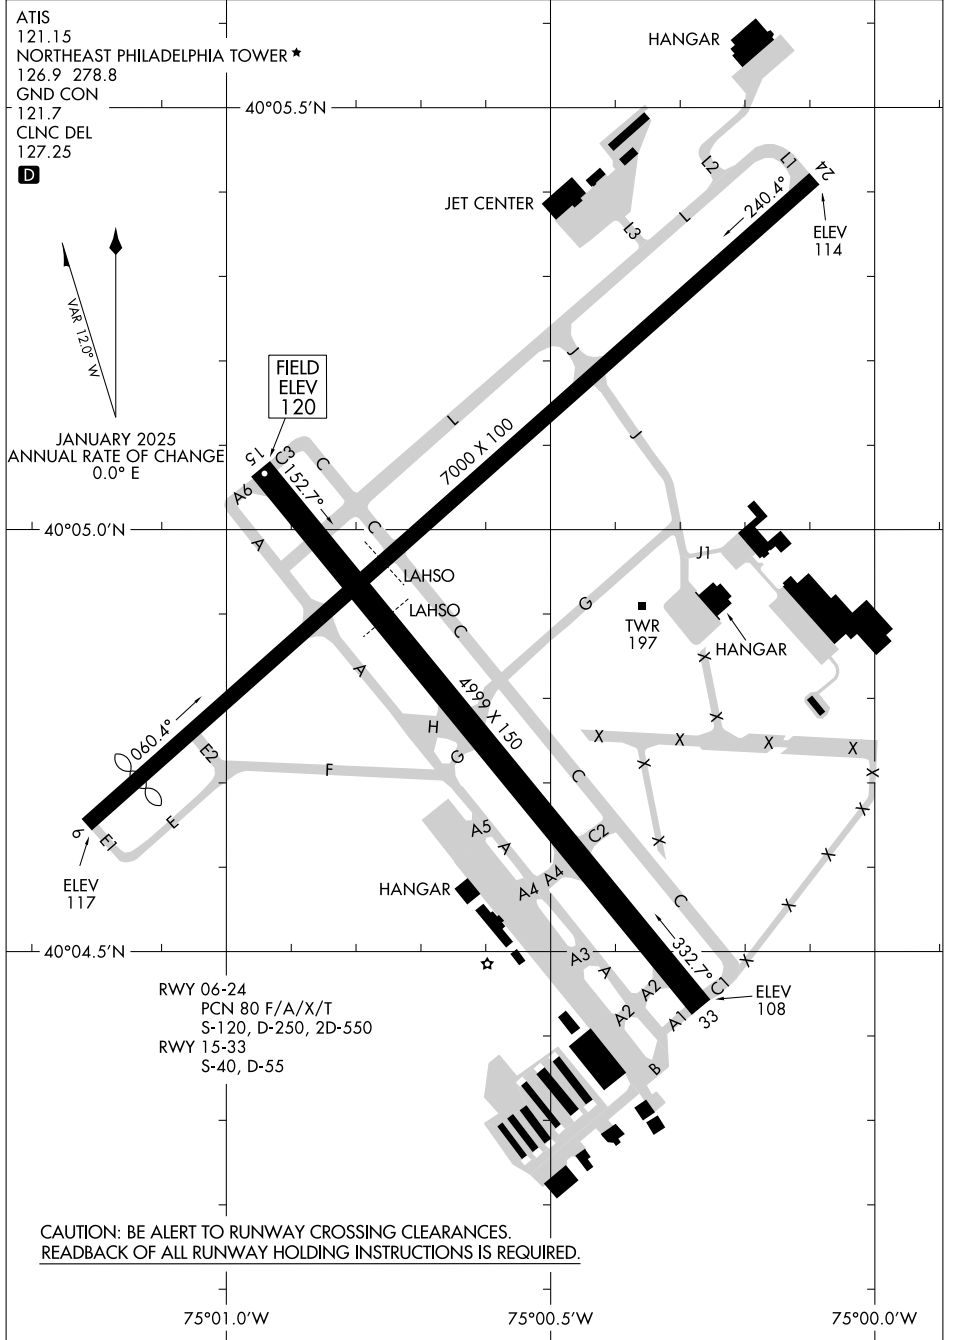

25107

AIRPORT DIAGRAM

AL-528 (FAA)

NORTHEAST PHILADELPHIA (PNE)
PHILADELPHIA, PENNSYLVANIA

NE-4, 10 JUL 2025 to 07 AUG 2025

NE-4, 10 JUL 2025 to 07 AUG 2025

AIRPORT DIAGRAM

25107

PHILADELPHIA, PENNSYLVANIA
NORTHEAST PHILADELPHIA (PNE)