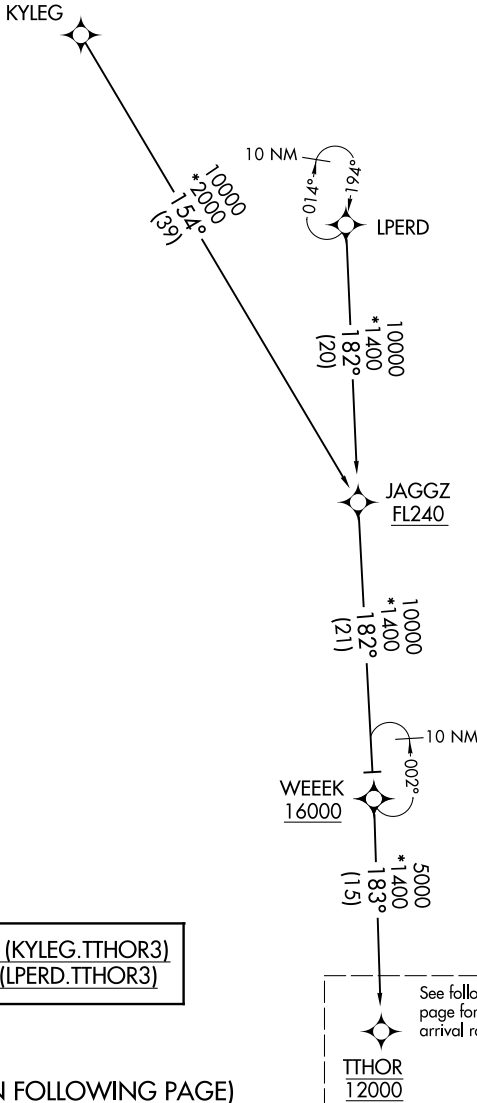

TTHOR THREE ARRIVAL (RNAV) Transition Routes

ORLANDO, FLORIDA

ORLANDO APP CON
 119.775 351.9
 DAYTONA APP CON
 118.85 353.825
 DAB ATIS
 132.875
 EVB ATIS
 124.625
 LEE ATIS
 134.325
 ORL ATIS
 127.25
 OMN ATIS
 118.475
 SFB ATIS
 125.975

RNAV 1 - DME/DME/IRU or GPS.
 RADAR required.

NOTE: Jet and turboprop aircraft only.

KYLEG TRANSITION (KYLEG.TTHOR3)
 LPERD TRANSITION (LPERD.TTHOR3)

(CONTINUED ON FOLLOWING PAGE)

NOTE: Chart not to scale.

SE-3, 07 AUG 2025 to 04 SEP 2025

SE-3, 07 AUG 2025 to 04 SEP 2025