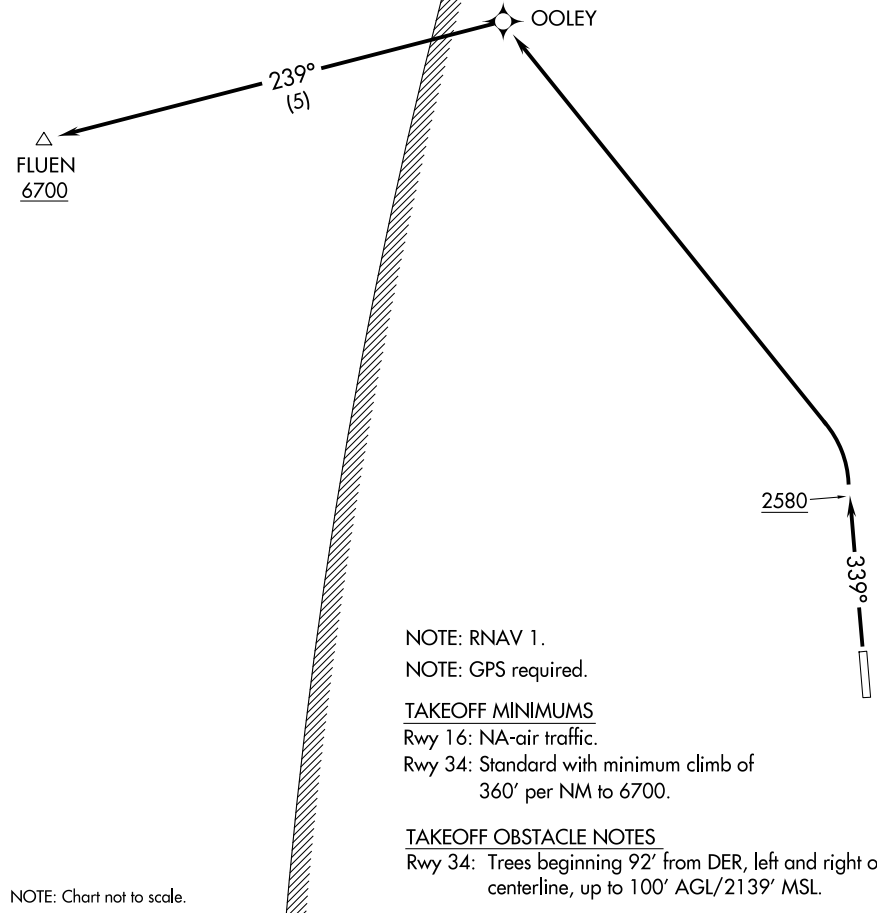

(FLUEN2.FLUEN) 21336

FLUEN TWO DEPARTURE (OBSTACLE) (RNAV)

ELLS FLD/WILLITS MUNI (O28)
AL-9480 (FAA) WILLITS, CALIFORNIA

OAKLAND CENTER
132.2 350.3

MAXWELL 3 MOA

SW-2, 07 AUG 2025 to 04 SEP 2025

SW-2, 07 AUG 2025 to 04 SEP 2025

DEPARTURE ROUTE DESCRIPTION

TAKEOFF RUNWAY 34: Climb heading 339° to 2580, then left turn direct OOLEY, and on track 239° to cross FLUEN at or above 6700.

(FLUEN2.FLUEN) 30JUN11

WILLITS, CALIFORNIA
ELLS FLD/WILLITS MUNI (O28)