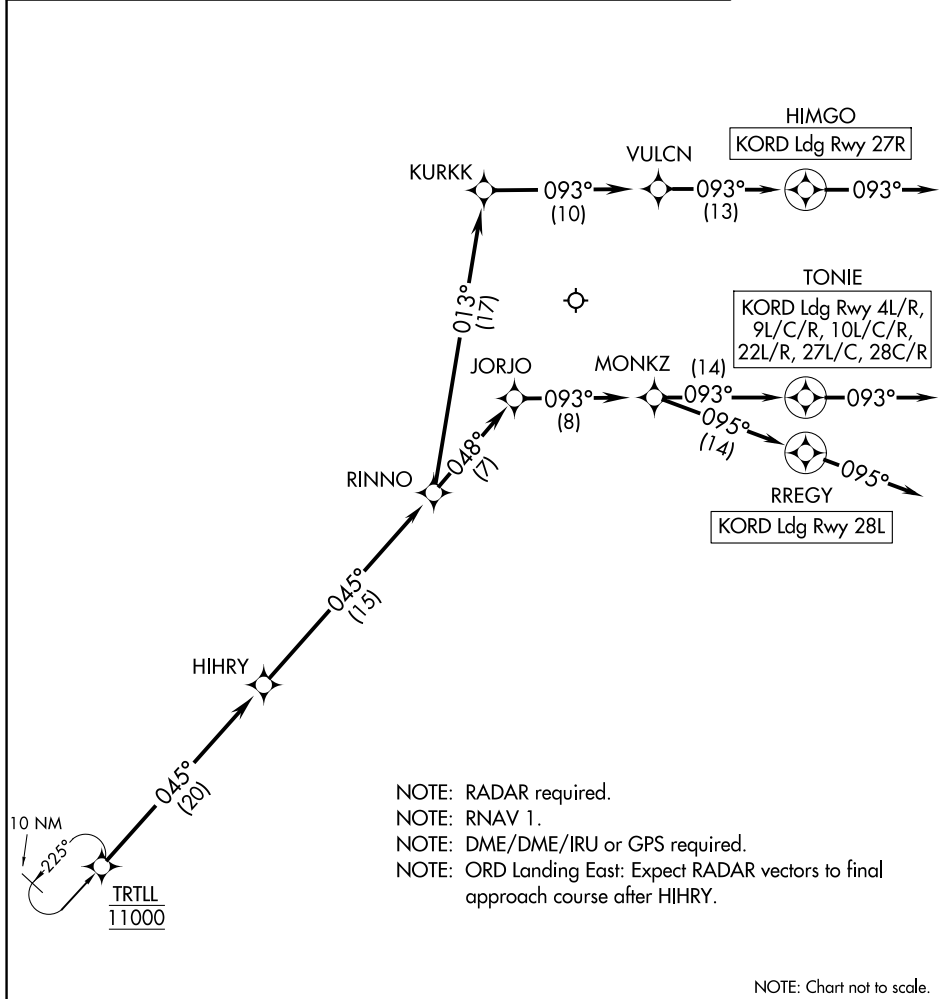

TRTLL SIX ARRIVAL (RNAV) Arrival Routes

ARRIVAL ROUTE DESCRIPTION

From TRTLL on track 045° to HIHRY, then on track 045° to RINNO.

LANDING RWYS 4L/R, 9L/C/R, 10L/C/R, 22L/R, 27L/C, 28C/R:

From RINNO on track 048° to JORJO, then on track 093° to MONKZ, then on track 093° to TONIE, then on track 093°. Expect RADAR vectors to final approach course.

LANDING RWY 27R: From RINNO on track 013° to KURKK, then on track 093° to VULCN, then on track 093° to HIMGO, then on track 093°. Expect RADAR vectors to final approach course.

LANDING RWY 28L: From RINNO on track 048° to JORJO, then on track 093° to MONKZ, then on track 095° to RREGY, then on track 095°. Expect RADAR vectors to final approach course.

CHICAGO APP CON
119.0 292.125
D-ATIS
135.4 282.225

- NOTE: RADAR required.
- NOTE: RNAV 1.
- NOTE: DME/DME/IRU or GPS required.
- NOTE: ORD Landing East: Expect RADAR vectors to final approach course after HIHRY.

NOTE: Chart not to scale.

EC-3, 27 NOV 2025 to 25 DEC 2025

EC-3, 27 NOV 2025 to 25 DEC 2025