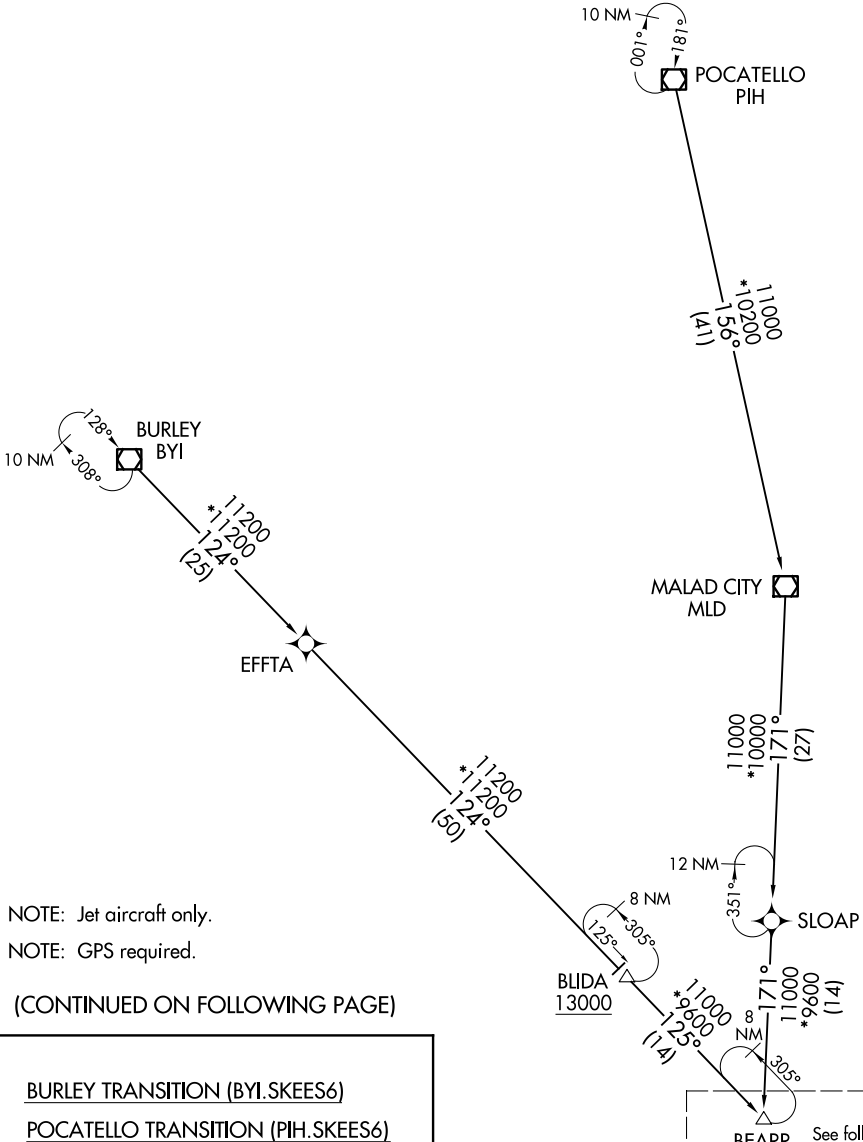

(BEARR.SKEES6) 25051

SKEES SIX ARRIVAL (RNAV) Transition Routes AL-365 (FAA)

SALT LAKE CITY INTL (SLC)
SALT LAKE CITY, UTAH

SALT LAKE CITY APP CON
124.9 290.3
D-ATIS
124.75 125.625

RNAV 1 - GPS.
RADAR required.

NOTE: Jet aircraft only.
NOTE: GPS required.

(CONTINUED ON FOLLOWING PAGE)

BURLEY TRANSITION (BYI.SKEES6)
POCATELLO TRANSITION (PIH.SKEES6)

NOTE: Chart not to scale.

See following page for arrival routes

SW-4, 27 NOV 2025 to 25 DEC 2025

SW-4, 27 NOV 2025 to 25 DEC 2025

SKEES SIX ARRIVAL (RNAV) Transition Routes

(BEARR.SKEES6) 20FEB25

SALT LAKE CITY, UTAH
SALT LAKE CITY INTL (SLC)