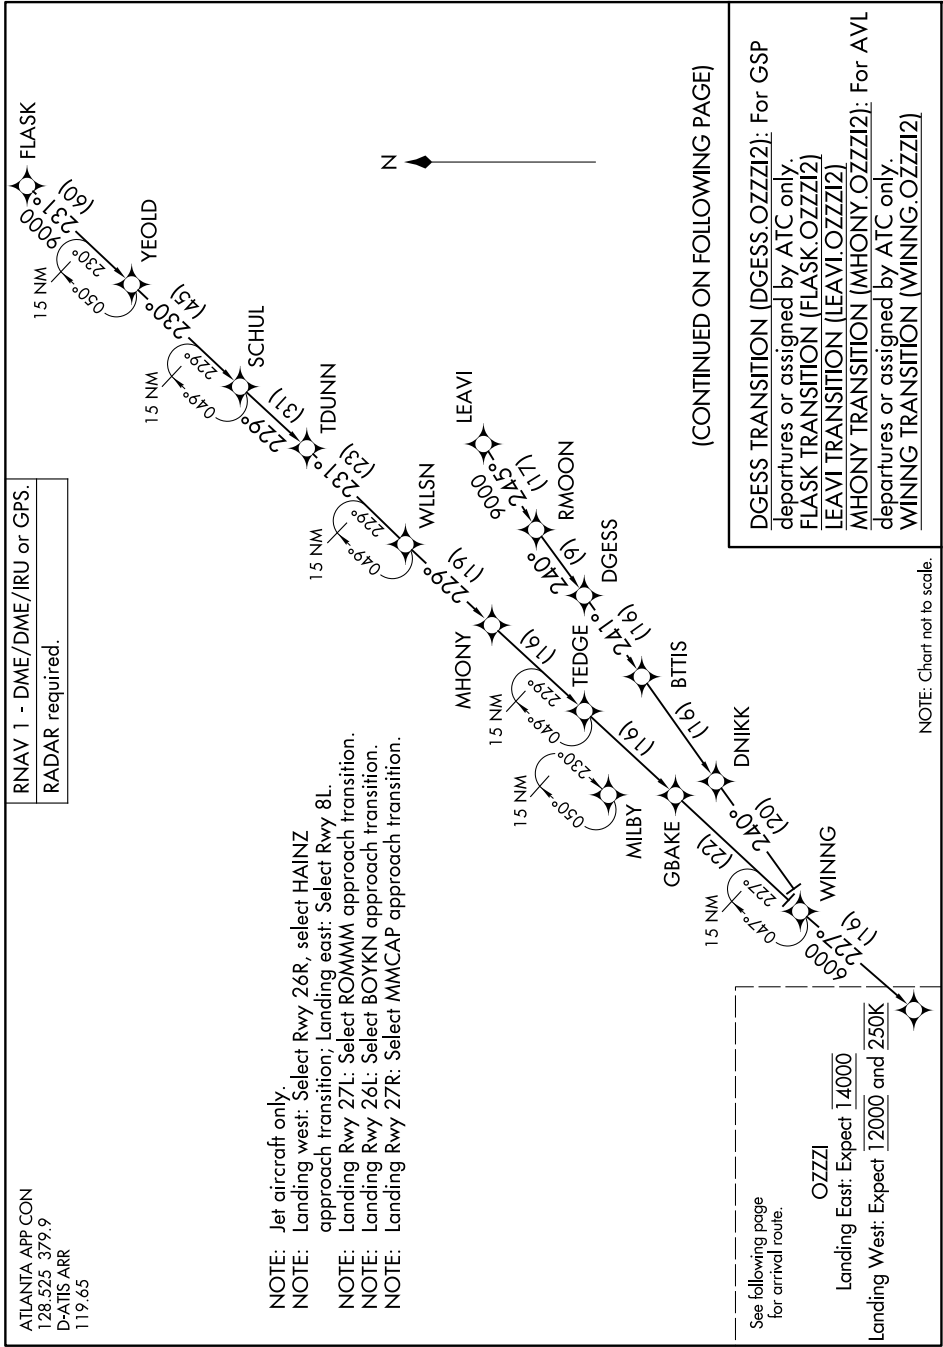

OZZI TWO ARRIVAL (RNAV) Transition Routes

SE-4, 25 DEC 2025 to 22 JAN 2026

OZZI TWO ARRIVAL (RNAV) Transition Routes

SE-4, 25 DEC 2025 to 22 JAN 2026