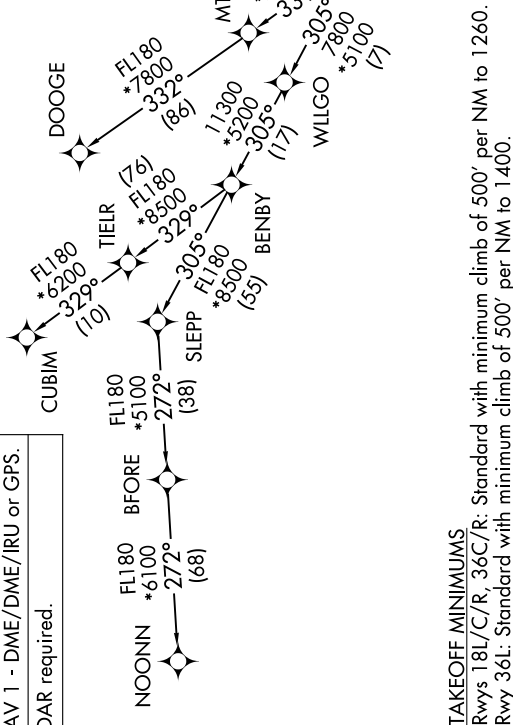

# JOJO FIVE DEPARTURE (RNAV)

SE-2, 25 DEC 2025 to 22 JAN 2026

CHARLOTTE DEP CON  
120.5 257.2  
D-ATIS DEP  
132.1  
CUNC DEL  
127.15 348.6  
CPDIC  
GND CON  
121.8 348.6 (WEST)  
121.9 348.6 (EAST)  
CHARLOTTE TOWER  
118.1 257.8 (Rwy 18L-36R)  
126.4 257.8 (Rwy 18C-36C)  
133.35 257.8 (Rwy 18R-36L)

**TOP ALTITUDE:  
8000**

(CONTINUED ON FOLLOWING PAGE)

NOTE: Chart not to scale.